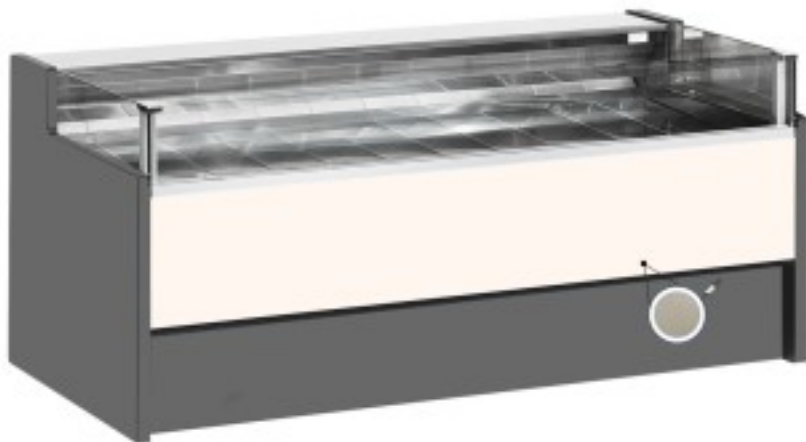

Cod: 11014060942753

Ventilated refrigerated counter with self-service reserve compartment for delicatessen and butcher's shop dove grey 0 +2°C 250x109x92h cm

Description

Ventilated refrigerated self-service counter with modern style and attention to detail to meet every need, sturdy thanks to stainless steel structure, worktop and display area in stainless steel.

Actual dimensions not corresponding to the picture for illustration purposes only.

N.B. The optional frame with wheels can only be selected at the time of purchase.

Dimensions

Dimensioni esterne	2500x1090x920 mm
--------------------	------------------

Dimensioni imballo	2600x1200x1130 mm
--------------------	-------------------

Technical data

Alimentazione	Electric
Gas refrigerante	R290
Refrigerazione	ventilated
Temperatura d'esercizio	0 +2 °C
Voltaggio	230 V