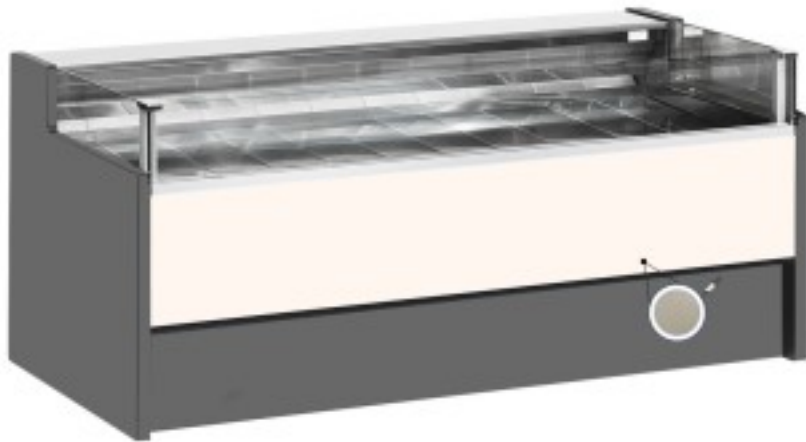

Cod: 11014060942752

Ventilated refrigerated counter with self-service reserve compartment for delicatessen and butcher's shop dove grey 0 +2°C 200x109x92h cm

Description

Ventilated refrigerated self-service counter with modern style and attention to detail to meet every need, sturdy thanks to stainless steel structure, worktop and display area in stainless steel.

Actual dimensions not corresponding to the picture for illustration purposes only.

N.B. The optional frame with wheels can only be selected at the time of purchase.

Dimensions

Dimensioni esterne	2000x1090x920 mm
--------------------	------------------

Dimensioni imballo	2100x1200x1130 mm
--------------------	-------------------

Technical data

Alimentazione	Electric
Gas refrigerante	R290
Refrigerazione	ventilated
Temperatura d'esercizio	0 +2 °C
Voltaggio	230 V