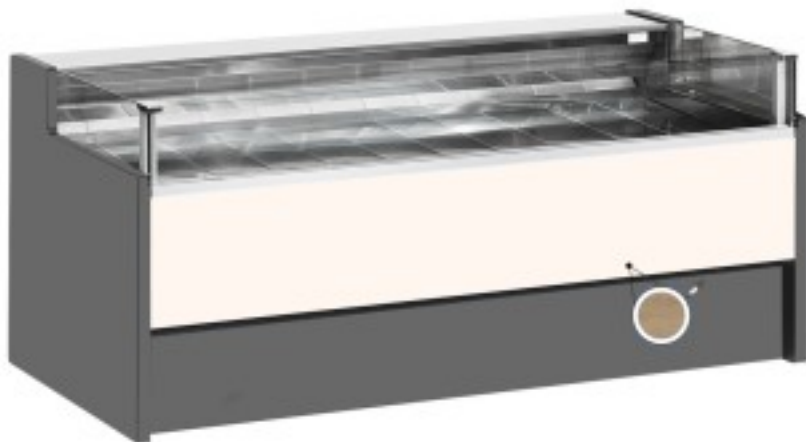

Cod: 11014056942754

Ventilated refrigerated counter with self-service reserve compartment for delicatessen and butcher's shop light oak 0 +2°C 300x109x92h cm

Description

Ventilated refrigerated self-service counter with modern style and attention to detail to meet every need, sturdy thanks to stainless steel structure, worktop and display area in stainless steel.

Actual dimensions not corresponding to the picture for illustration purposes only.

N.B. The optional frame with wheels can only be selected at the time of purchase.

Dimensions

Dimensioni esterne	3000x1090x920 mm
--------------------	------------------

Dimensioni imballo	3100x1200x1130 mm
--------------------	-------------------

Technical data

Alimentazione	Electric
Gas refrigerante	R290
Refrigerazione	ventilated
Temperatura d'esercizio	0 +2 °C
Voltaggio	230 V