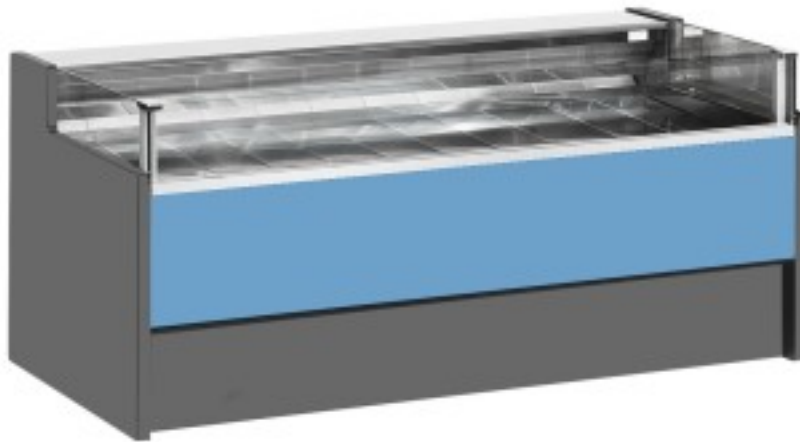

Cod: 11014055942754

Ventilated refrigerated counter with self-service reserve compartment for delicatessen and butcher's shop blue 0 +2°C 300x109x92h cm

Description

Ventilated refrigerated self-service counter with modern style and attention to detail to meet every need, sturdy thanks to stainless steel structure, worktop and display area in stainless steel.

Actual dimensions not corresponding to the picture for illustration purposes only.

N.B. The optional frame with wheels can only be selected at the time of purchase.

Dimensions

Dimensioni esterne	3000x1090x920 mm
--------------------	------------------

Dimensioni imballo	3100x1200x1130 mm
--------------------	-------------------

Technical data

Alimentazione	Electric
Gas refrigerante	R290
Refrigerazione	ventilated
Temperatura d'esercizio	0 +2 °C
Voltaggio	230 V