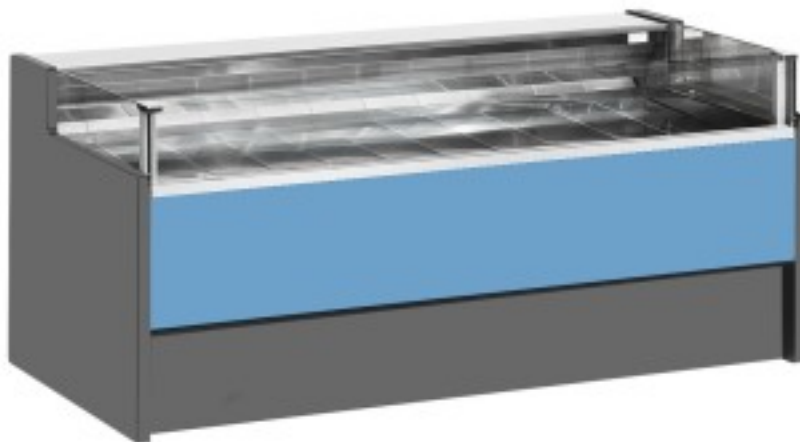

Cod: 11014055942753

**Ventilated refrigerated counter with self-service reserve compartment for delicatessen and butcher's shop blue 0 +2°C 250x109x92h cm**

## Description

Ventilated refrigerated self-service counter with modern style and attention to detail to meet every need, sturdy thanks to stainless steel structure, worktop and display area in stainless steel.

Actual dimensions not corresponding to the picture for illustration purposes only.

**N.B. The optional frame with wheels can only be selected at the time of purchase.**

## Dimensions

Dimensioni esterne	2500x1090x920 mm
--------------------	------------------

Dimensioni imballo	2600x1200x1130 mm
--------------------	-------------------