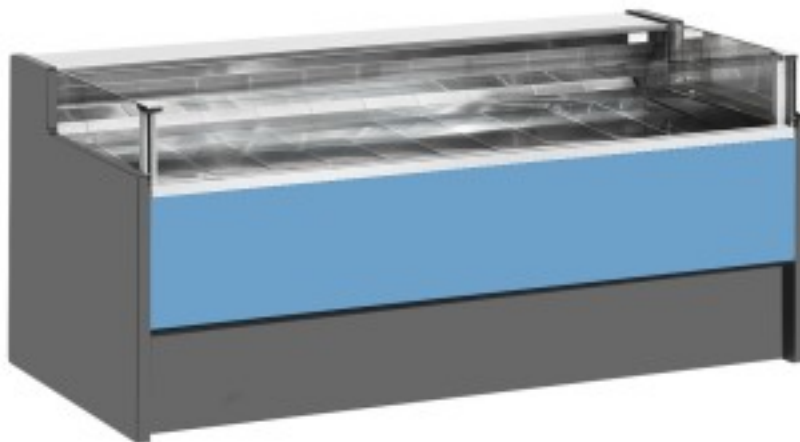

Cod: 11014055942752

Ventilated refrigerated counter with self-service reserve compartment for delicatessen and butcher's shop blue 0 +2°C 200x109x92h cm

Description

Ventilated refrigerated self-service counter with modern style and attention to detail to meet every need, sturdy thanks to stainless steel structure, worktop and display area in stainless steel.

Actual dimensions not corresponding to the picture for illustration purposes only.

N.B. The optional frame with wheels can only be selected at the time of purchase.

Dimensions

Dimensioni esterne	2000x1090x920 mm
--------------------	------------------

Dimensioni imballo	2100x1200x1130 mm
--------------------	-------------------

Technical data

Alimentazione	Electric
Gas refrigerante	R290
Refrigerazione	ventilated
Temperatura d'esercizio	0 +2 °C
Voltaggio	230 V