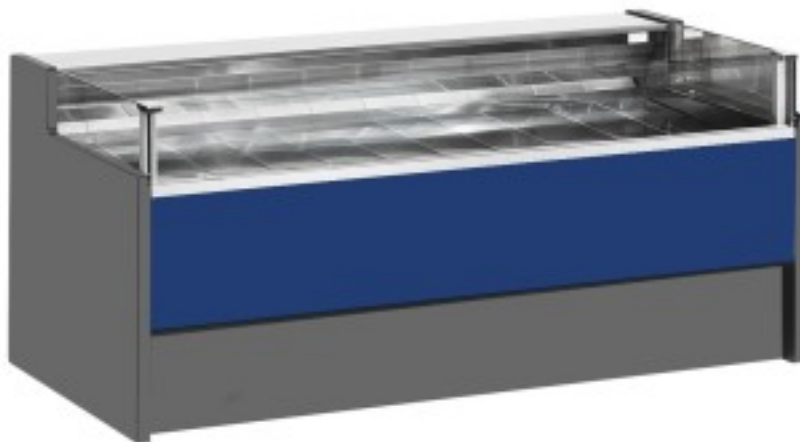

Cod: 11014036942753

**Ventilated refrigerated counter with self-service reserve compartment for delicatessen and butcher's shop blue 0 +2°C 250x109x92h cm**

## Description

Ventilated refrigerated self-service counter with modern style and attention to detail to meet every need, sturdy thanks to stainless steel structure, worktop and display area in stainless steel.

Actual dimensions not corresponding to the picture for illustration purposes only.

**N.B. The optional frame with wheels can only be selected at the time of purchase.**

## Dimensions

Dimensioni esterne	2500x1090x920 mm
--------------------	------------------

Dimensioni imballo	2600x1200x1130 mm
--------------------	-------------------