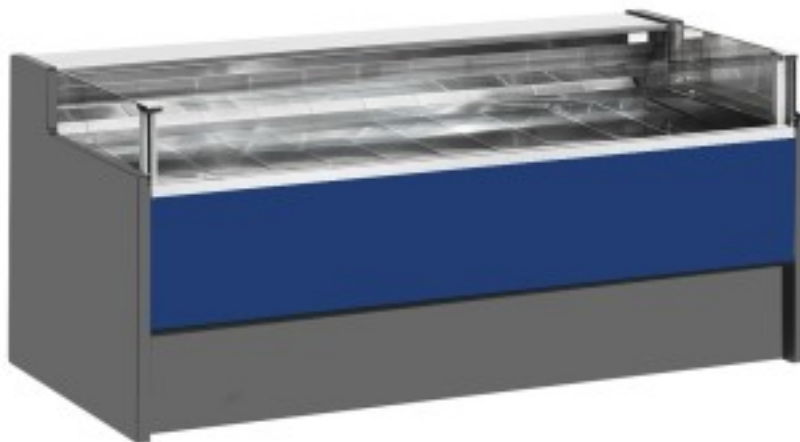

Cod: 11014036942753

Ventilated refrigerated counter with self-service reserve compartment for delicatessen and butcher's shop blue 0 +2°C 250x109x92h cm

Description

Ventilated refrigerated self-service counter with modern style and attention to detail to meet every need, sturdy thanks to stainless steel structure, worktop and display area in stainless steel.

Actual dimensions not corresponding to the picture for illustration purposes only.

N.B. The optional frame with wheels can only be selected at the time of purchase.

Dimensions

Dimensioni esterne	2500x1090x920 mm
--------------------	------------------

Dimensioni imballo	2600x1200x1130 mm
--------------------	-------------------

Technical data

Alimentazione	Electric
Gas refrigerante	R290
Refrigerazione	ventilated
Temperatura d'esercizio	0 +2 °C
Voltaggio	230 V