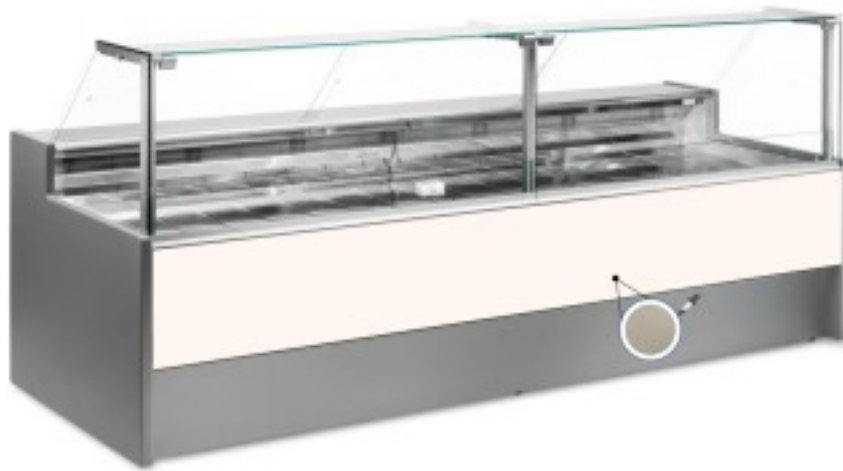

Cod: 109990600242747

Static refrigerated counter without reserve compartment for delicatessen and butcher's shop dove-coloured +2 +6 °C 200x109x128h cm

Description

Static refrigerated counter with a modern style and attention to detail to meet every need, sturdy thanks to its stainless steel structure, upward-opening glass panes to facilitate the positioning of goods, LED lighting to give maximum prominence to the product on display, work surface and display area in stainless steel. Actual dimensions not corresponding to the image for illustration purposes only. N.B. The optional frame with wheels can only be selected at the time of purchase. Optional polyethylene cutting board and stainless steel scale holder not available with Plexiglas rear closure.

Technical data

Alimentazione	Electric
---------------	----------

Gas refrigerante	R290
Refrigerazione	static
Temperatura d'esercizio	+2 +6 °C
Voltaggio	230 V