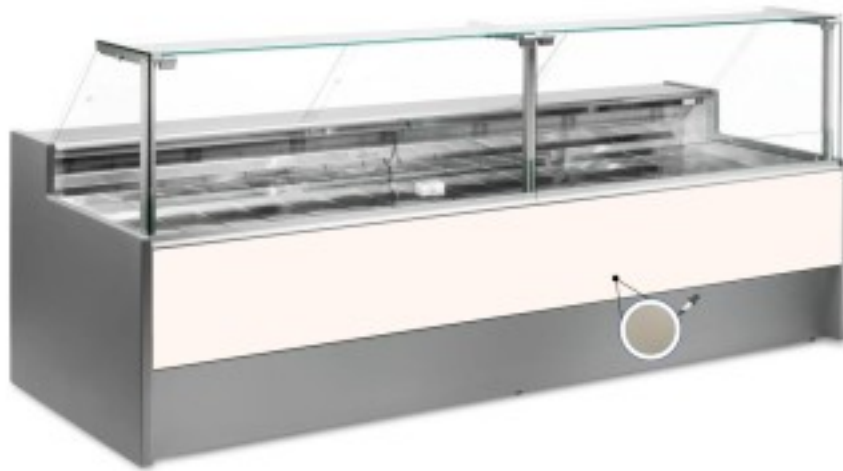

Cod: 109990600242747

Static refrigerated counter without reserve compartment for delicatessen and butcher's shop dove-coloured +2 +6 °C 200x109x128h cm

Description

Static refrigerated counter with a modern style and attention to detail to meet every need, sturdy thanks to its stainless steel structure, upward-opening glass panes to facilitate the positioning of goods, LED lighting to give maximum prominence to the product on display, work surface and display area in stainless steel.

Actual dimensions not corresponding to the image for illustration purposes only.

N.B. The optional frame with wheels can only be selected at the time of purchase. Optional polyethylene cutting board and stainless steel scale holder not available with Plexiglas rear closure.