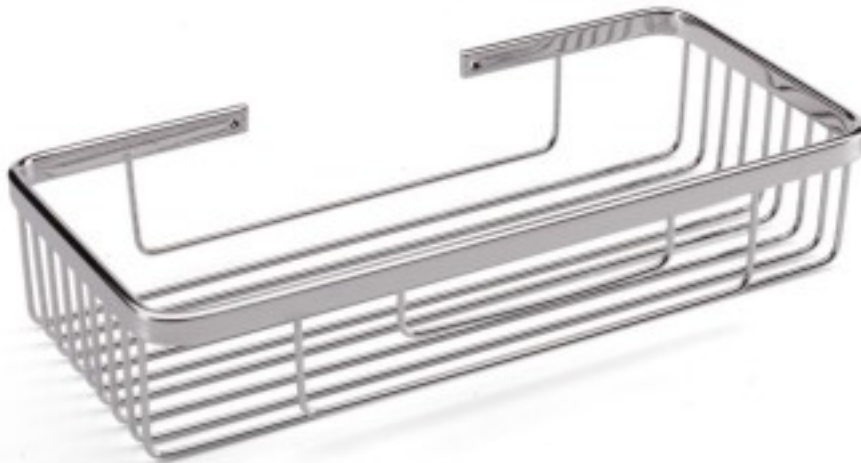

Cod: 105462432

Stainless steel hotel bathroom storage basket, square 30x14x7 h cm

Description

Polished chrome-plated, square stainless steel hotel and bathroom hamper.

Dimensions

Dimensioni esterne	300x140x70 mm
--------------------	---------------