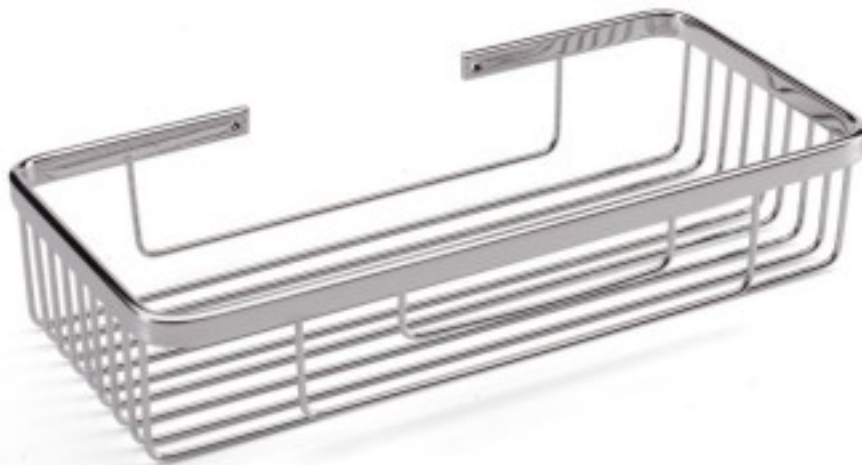

Cod: 105462432

Stainless steel hotel bathroom storage basket, square 30x14x7 h cm

Description

Polished chrome-plated, square stainless steel hotel and bathroom hamper.

Dimensions

Dimensioni esterne	300x140x70 mm
--------------------	---------------