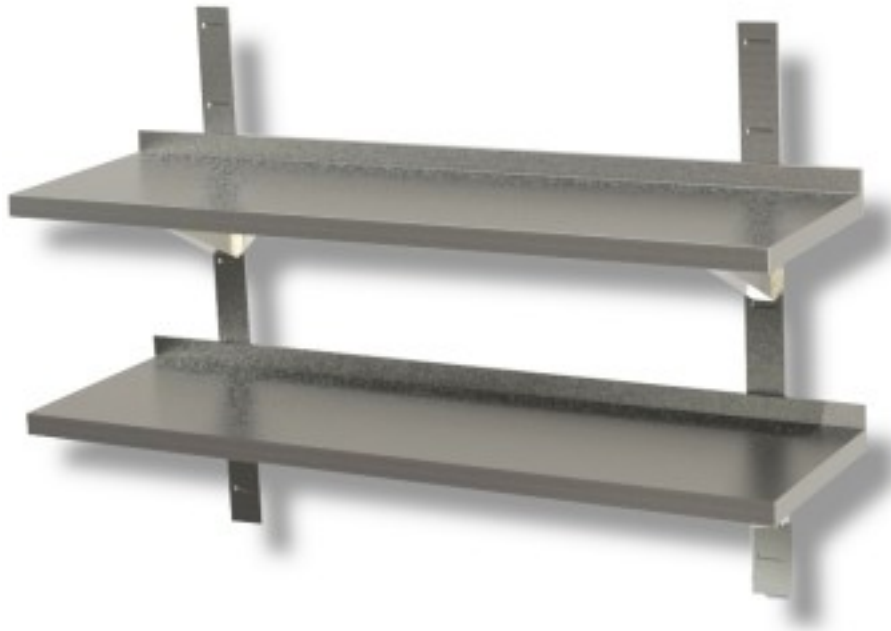

Cod: 86252384

Double smooth wall stainless steel shelf 80x40x4h cm EC

Description

Double smoothwall stainless steel shelf 80x40x4h cm. The smoothwall shelf has a sturdy AISI 430 stainless steel structure. Capacity approx. 60/70 kg per metre evenly distributed. It is equipped with rear racks that allow a good load capacity. Photo purely indicative. The product may have residues of detergents used to clean the steel during production, which can be removed with normal steel cleaning. The product may show small scratches due to the normal handling of industrially produced steel.

Dimensions

Dimensioni esterne	800x400x40 mm
--------------------	---------------

Technical data

Capacità di carico	160 kg
Materiale	aisi 304 stainless steel