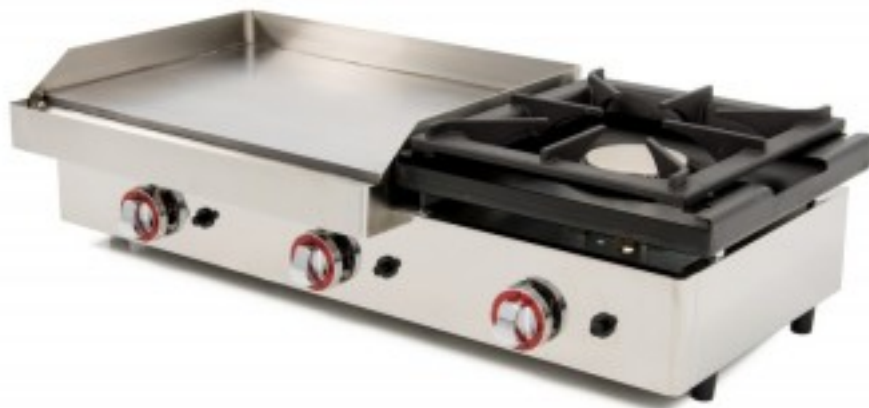

Cod: 10205023912193

Fry top gas grill 101x45,7x28h cm 6.4 kW single smooth plate in thickened steel with burner 6 Kw

Description

Fry top gas grill single smooth steel plate with burner 6 Kw Strong points: 15 mm thick plate, with 80 mm high edge, made of thickened steel with antioxidant protection. 400x400 mm burner with 6 Kw thermocouple. Durable, removable cast-iron grate for easy cleaning. Burner with flame outlet around the entire perimeter that guarantees even heat distribution over the entire plate. No "cold zone". High calorific value with safety thermocouple Rear gas outlet that facilitates installation in places where space is at a premium. Sturdy adjustable feet High-quality chrome-plated Bakelite knobs with maximum / minimum signals. Large, easy-to-remove front grease pan made entirely of stainless steel. Piezo ignition (1 per gas valve).

Dimensions

Dimensioni esterne	1010x457x280 mm
--------------------	-----------------

Dimensioni superficie di cottura	600x400 mm
----------------------------------	------------

Technical data

Alimentazione	Gas
Peso	57 kg
Potenza Gas	6.4 kW