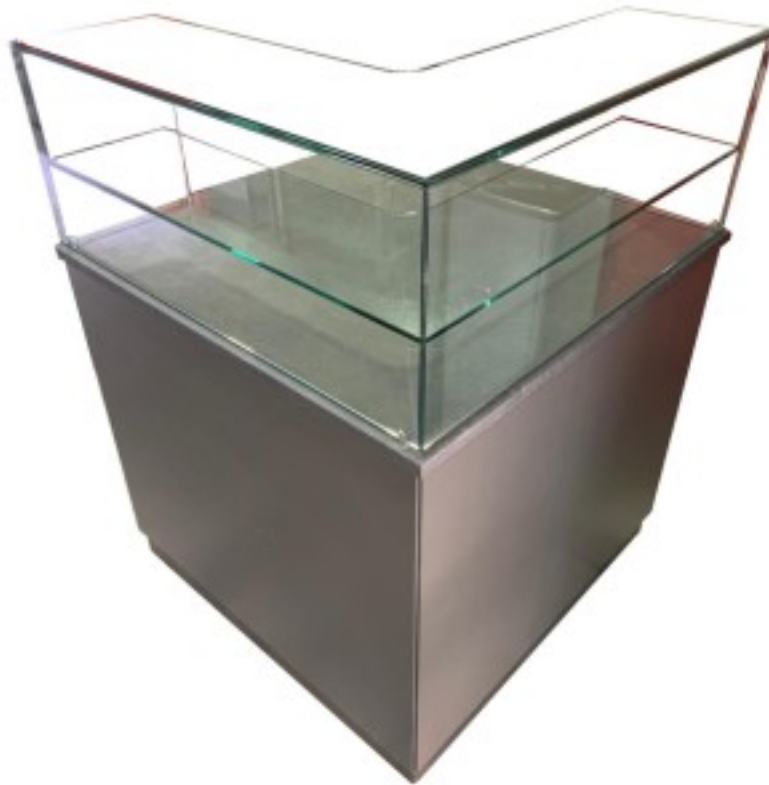

Cod: 9398

**Corner display case for delicatessen, sandwich shop with intermediate shelf
1000x1000x1200h mm**

Description

Corner display case for delicatessen, sandwich shop with intermediate shelf 1000x1000x1200 h mm.

Dimensions

Dimensioni esterne	1000x1000x1200 mm
--------------------	-------------------