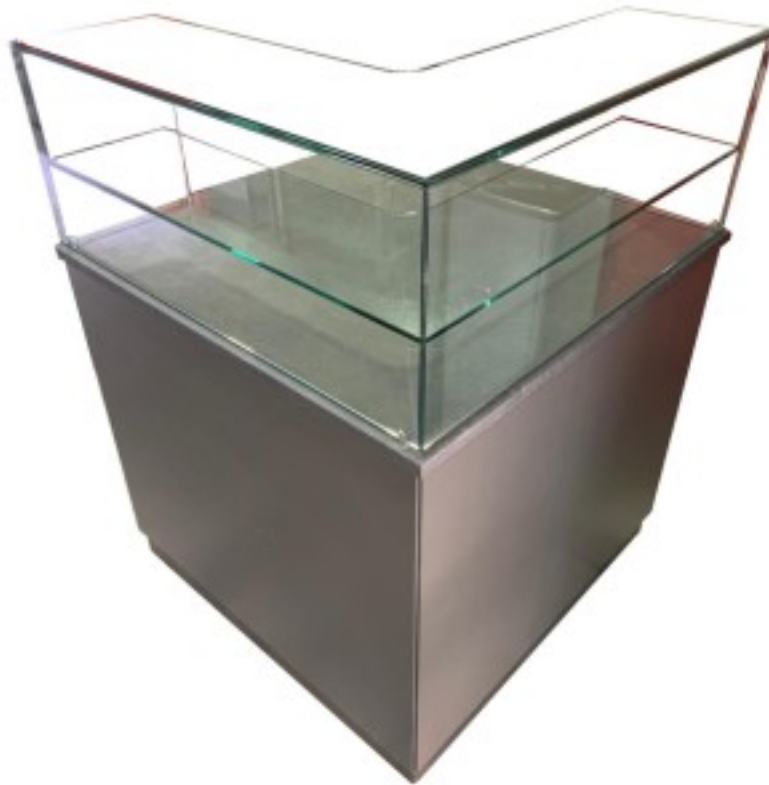

Cod: 9398

**Corner display case for delicatessen, sandwich shop with intermediate shelf  
1000x1000x1200h mm**

## Description

Corner display case for delicatessen, sandwich shop with intermediate shelf 1000x1000x1200 h mm.

## Dimensions

|                    |                   |
|--------------------|-------------------|
| Dimensioni esterne | 1000x1000x1200 mm |
|--------------------|-------------------|