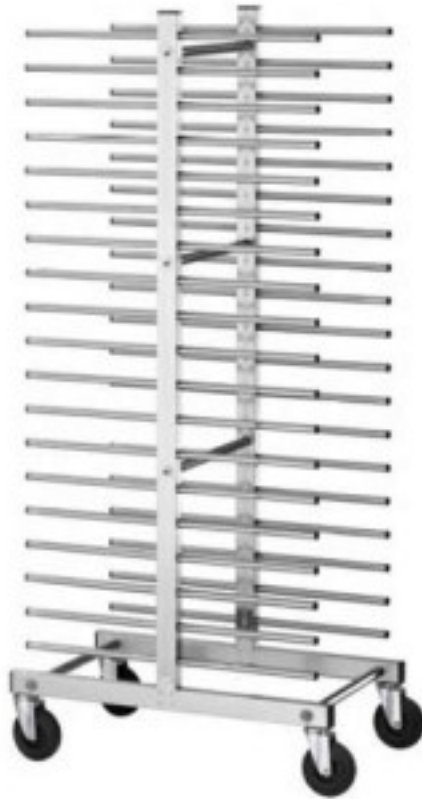

Cod: 2489

Bakery tray trolley 40 trays

Description

Bakery tray trolleys. Made entirely of stainless steel. Multi-directional castors. For 40 trays.

Dimensions

Dimensioni esterne	510x800x1770 mm
Distanza teglie	60 mm