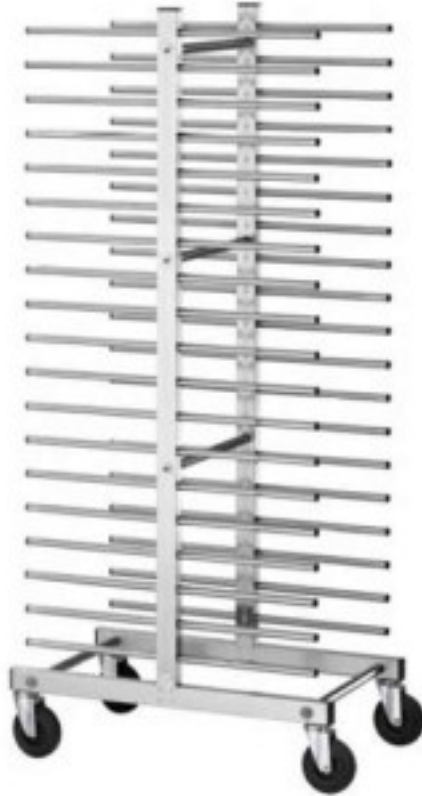

Cod: 2489

## Bakery tray trolley 40 trays

### Description

Bakery tray trolleys. Made entirely of stainless steel. Multi-directional castors. For 40 trays.

### Dimensions

Dimensioni esterne	510x800x1770 mm
Distanza teglie	60 mm