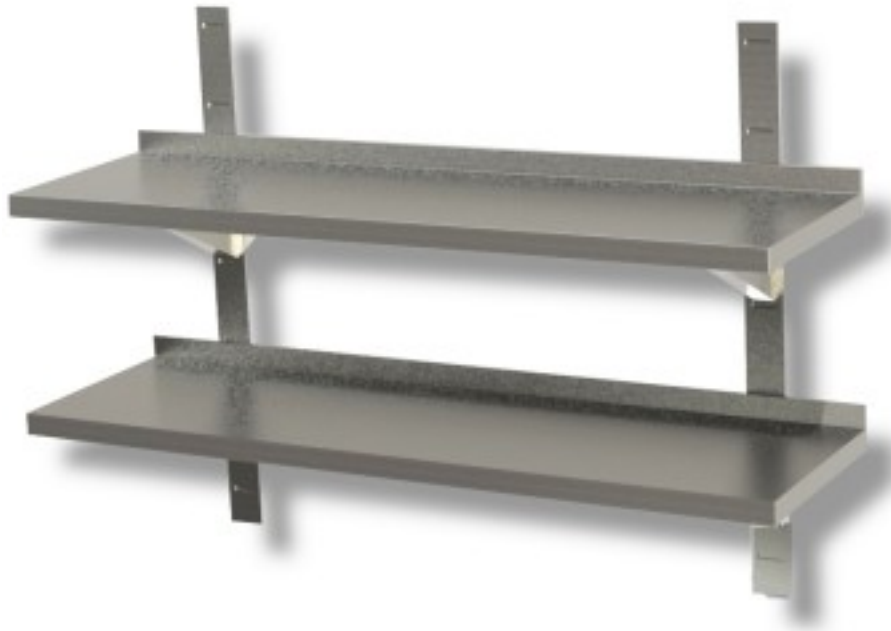

Cod: 86250380

Double smoothwall stainless steel shelf 200x40x4h cm EC

Description

Double smooth-wall stainless steel shelf 200x40x4h cm. The smooth-wall shelf has a sturdy AISI 430 stainless steel structure. Capacity approx. 60/70 kg per metre evenly distributed. It is equipped with rear racks that allow a good load capacity.

Photo purely indicative. The product may have residues of detergents used to clean the steel during production, which can be removed with normal steel cleaning. The product may show small scratches due to the normal handling of industrially produced steel.

Dimensions

Dimensioni esterne	2000x400x40 mm
--------------------	----------------

Technical data

Capacità di carico	160 kg
Materiale	aisi 304 stainless steel