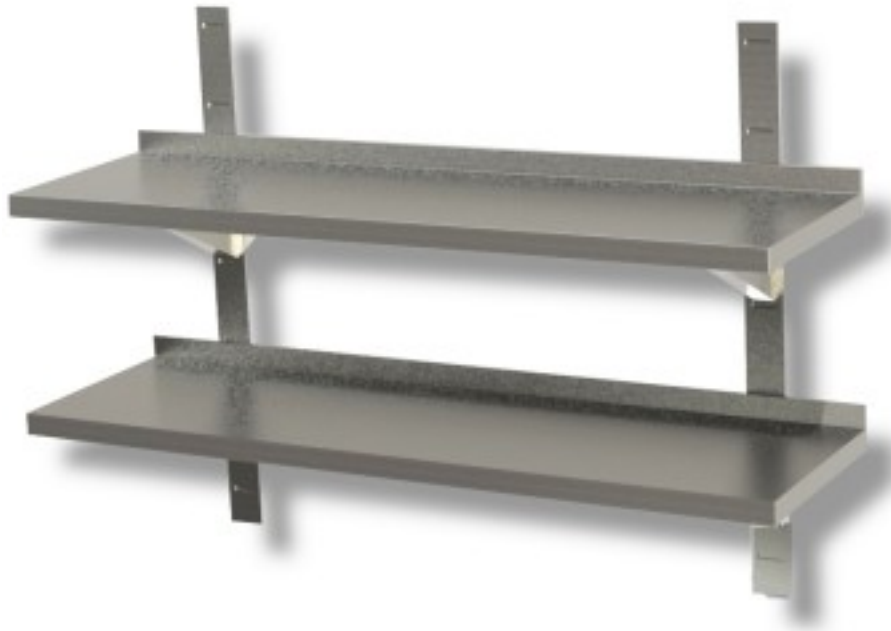

Cod: 86250374

Double smoothwall stainless steel shelf 140x40x4h cm EC

Description

Double smoothwall stainless steel shelf 140x40x4h cm. The smoothwall shelf has a sturdy AISI 430 stainless steel structure. Capacity approx. 60/70 kg per metre evenly distributed. It is equipped with rear racks that allow a good load capacity.

Photo purely indicative. The product may have residues of detergents used to clean the steel during production, which can be removed with normal steel cleaning. The product may show small scratches due to the normal handling of industrially produced steel.

Dimensions

Dimensioni esterne	1400x400x40 mm
--------------------	----------------

Technical data

Capacità di carico	160 kg
Materiale	aisi 304 stainless steel