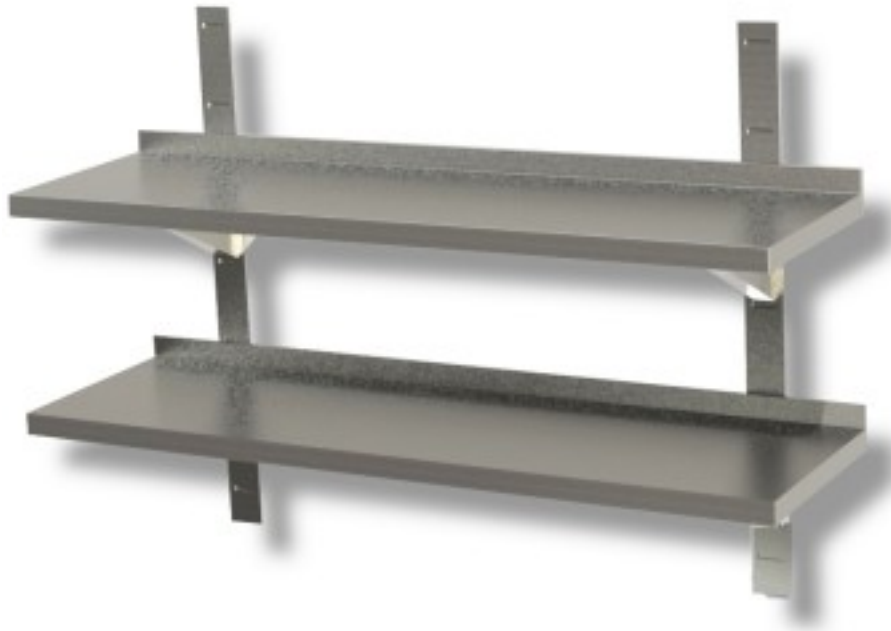

Cod: 86250370

Double smoothwall stainless steel shelf 100x40x4h cm EC

Description

Double smoothwall stainless steel shelf 100x40x4h cm. The smoothwall shelf has a sturdy AISI 430 stainless steel structure. Capacity approx. 60/70 kg per metre evenly distributed. It is equipped with rear racks that allow a good load capacity.

Photo purely indicative. The product may have residues of detergents used to clean the steel during production, which can be removed with normal steel cleaning. The product may show small scratches due to the normal handling of industrially produced steel.

Dimensions

Dimensioni esterne	1000x400x40 mm
--------------------	----------------

Technical data

Capacità di carico	160 kg
Materiale	aisi 304 stainless steel