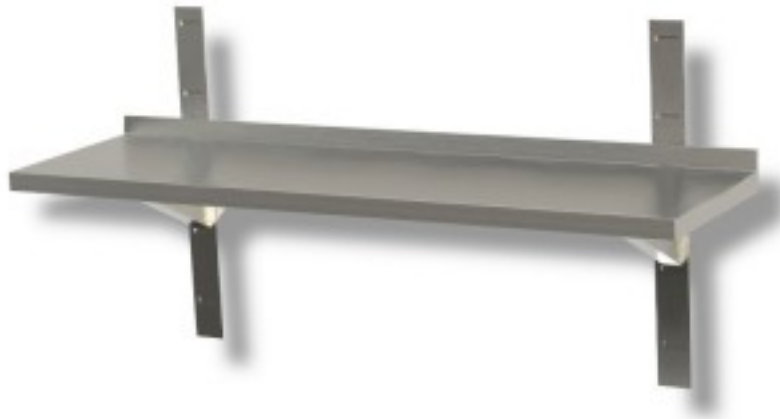

Cod: 86230357

Smooth stainless steel wall shelf 120x30x4h cm EC

Description

Smooth wall stainless steel shelf 120x30x4h cm. The smooth wall shelf has a sturdy AISI 430 stainless steel structure. Load capacity approx. 60/70 kg per metre evenly distributed. It is equipped with rear racks that allow a good load capacity.

Photo purely indicative. The product may have residues of detergents used to clean the steel during production, which can be removed with normal steel cleaning. The product may show small scratches due to the normal handling of industrially produced steel.

Dimensions

Dimensioni esterne	1200x300x40 mm
--------------------	----------------

Technical data

Capacità di carico	80 kg
Materiale	aisi 304 stainless steel