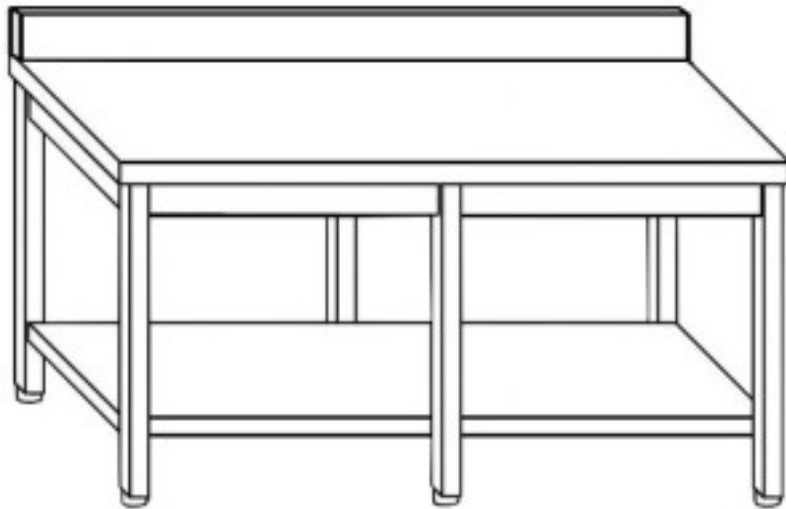

Cod: 81960021507

**Stainless steel pastry table on legs with shelf and splashback 6 legs
3600x900x870h mm**

Description

Stainless steel pastry table with shelf and splashback AISI 304 . Table with a height of 87 cm and depth of 90 cm and length 360

Dimensions

Altezza alzatina	100 mm
Dimensioni esterne	3600x900x870 mm