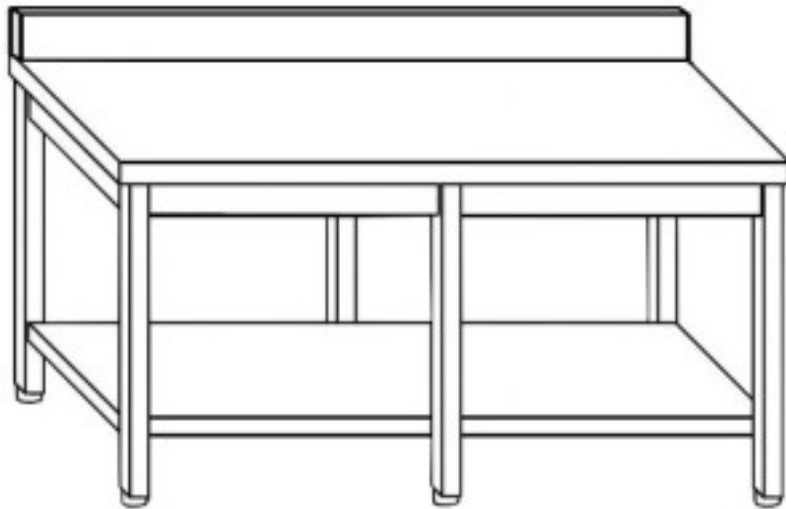

Cod: 81960021506

**Stainless steel pastry table on legs with shelf and splashback 6 legs
3400x900x870h mm**

Description

Stainless steel pastry table with shelf and splashback AISI 304 . Table with height of 87 cm and depth of 90 cm and length 340

Dimensions

Altezza alzatina	100 mm
Dimensioni esterne	3400x900x870 mm