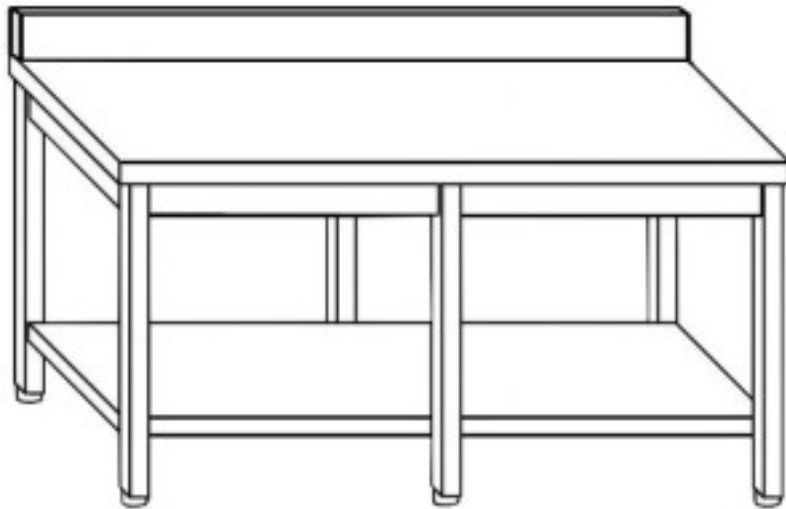

Cod: 81960021506

**Stainless steel pastry table on legs with shelf and splashback 6 legs
3400x900x870h mm**

Description

Stainless steel pastry table with shelf and splashback AISI 304 . Table with height of 87 cm and depth of 90 cm and length 340

Dimensions

Altezza alzata	100 mm
Dimensioni esterne	3400x900x870 mm