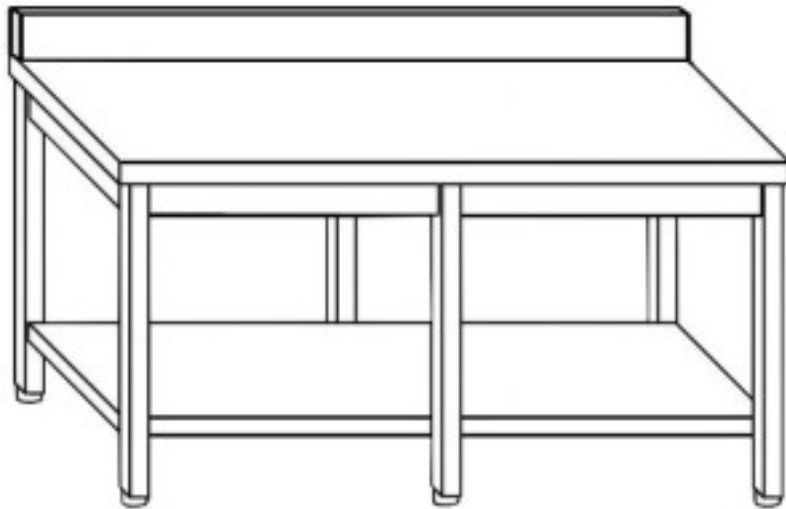

Cod: 81960021505

**Stainless steel pastry table on legs with shelf and splashback 6 legs
3200x900x870h mm**

Description

Stainless steel pastry table with shelf and splashback AISI 304 . Table with a height of 87 cm and depth of 90 cm and a length of 320

Dimensions

Altezza alzatina	100 mm
Dimensioni esterne	3200x900x870 mm