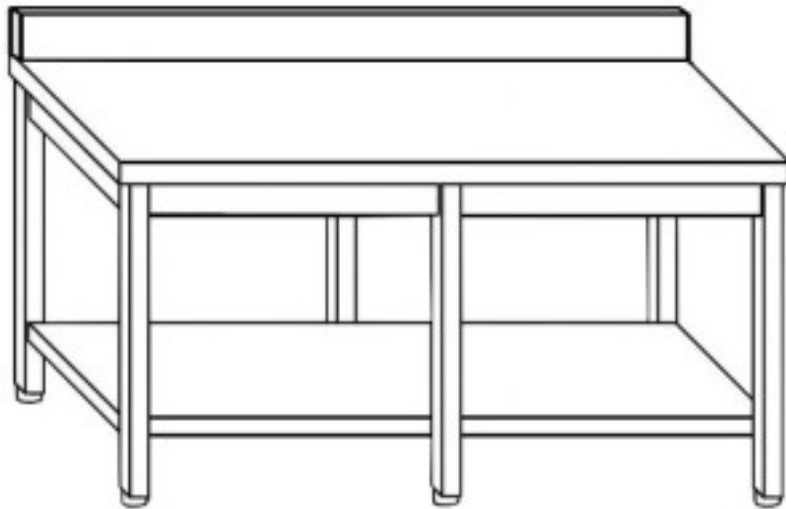

Cod: 81960021504

**Stainless steel pastry table on legs with shelf and splashback 6 legs
3000x900x870h mm**

Description

Stainless steel pastry table with shelf and splashback AISI 304 . Table with a height of 87 cm and depth of 90 cm and length 300

Dimensions

Altezza alzatina	100 mm
Dimensioni esterne	3000x900x870 mm