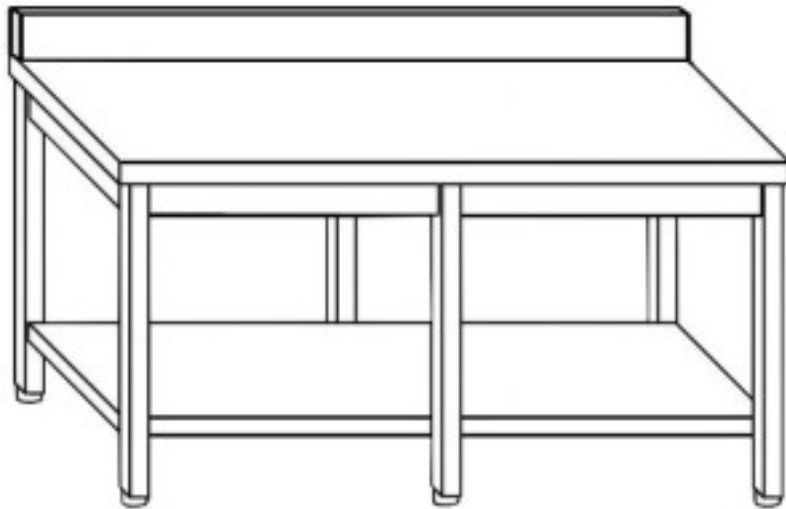

Cod: 81960021502

**Stainless steel pastry table on legs with shelf and splashback 6 legs
2600x900x870h mm**

Description

Stainless steel pastry table with shelf and splashback AISI 304 . Table with height of 87 cm and depth of 90 cm and length 260

Dimensions

Altezza alzatina	100 mm
Dimensioni esterne	2600x900x870 mm