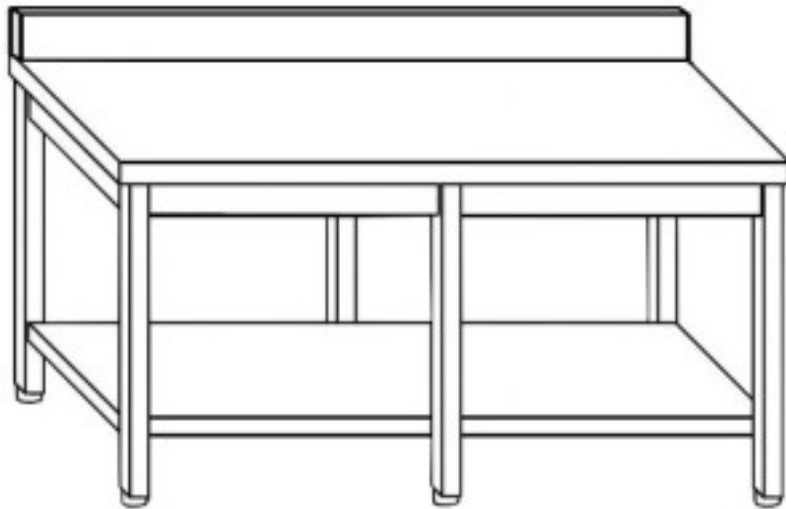

Cod: 81960021501

**Stainless steel pastry table on legs with shelf and splashback 6 legs  
2400x900x870h mm**

## Description

Stainless steel pastry table with shelf and splashback AISI 304 . Table with a height of 87 cm and depth of 90 cm and a length of 240

## Dimensions

Altezza alzatina	100 mm
Dimensioni esterne	2400x900x870 mm