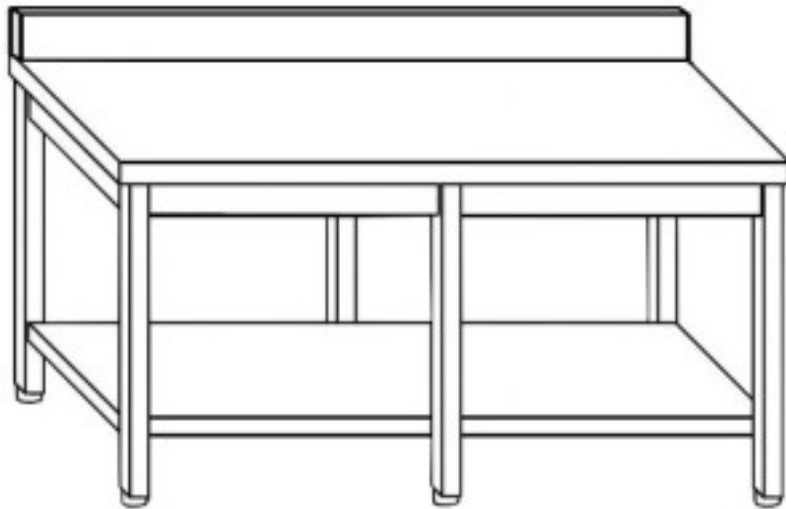

Cod: 81960021501

**Stainless steel pastry table on legs with shelf and splashback 6 legs
2400x900x870h mm**

Description

Stainless steel pastry table with shelf and splashback AISI 304 . Table with a height of 87 cm and depth of 90 cm and a length of 240

Dimensions

Altezza alzatina	100 mm
Dimensioni esterne	2400x900x870 mm