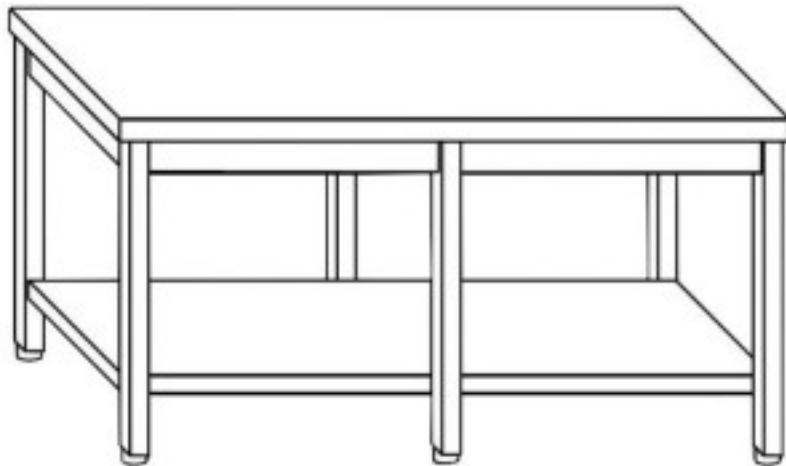

Cod: 81860021528

**Stainless steel pastry table on legs with shelf 6 legs 3800x1350x870h mm**

## **Description**

Stainless steel pastry table with AISI 304 top . Table with a height of 87 cm and depth of 135 cm and length 380

## **Dimensions**

Dimensioni esterne	3800x1350x870 mm
--------------------	------------------