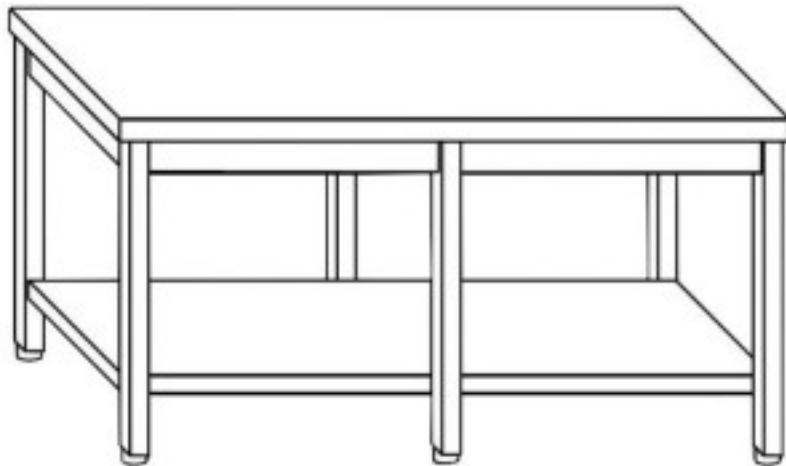

Cod: 81860021527

Stainless steel pastry table on legs with shelf 6 legs 3600x1350x870h mm

Description

Stainless steel pastry table with AISI 304 top . Table with a height of 87 cm and depth of 135 cm and a length of 360

Dimensions

Dimensioni esterne	3600x1350x870 mm
--------------------	------------------