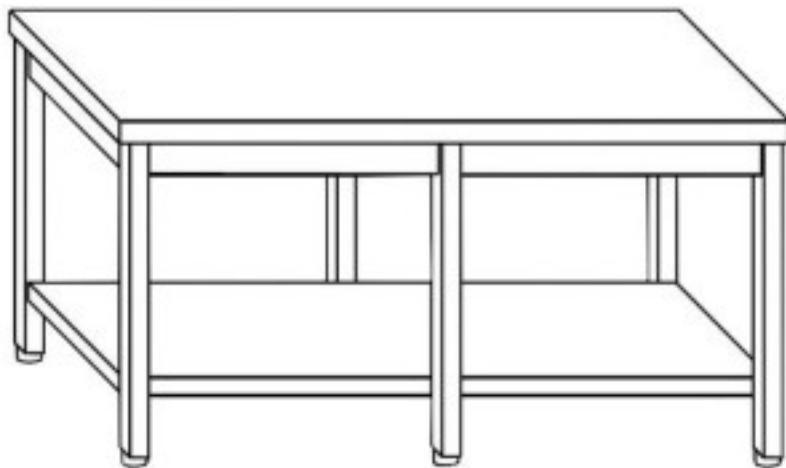

Cod: 81860021526

**Stainless steel pastry table on legs with shelf 6 legs 3400x1350x870h mm**

## Description

**Stainless steel pastry table with AISI 304 top . Table with a height of 87 cm and depth of 135 cm and length of 340**

## Dimensions

Dimensioni esterne	3400x1350x870 mm
--------------------	------------------