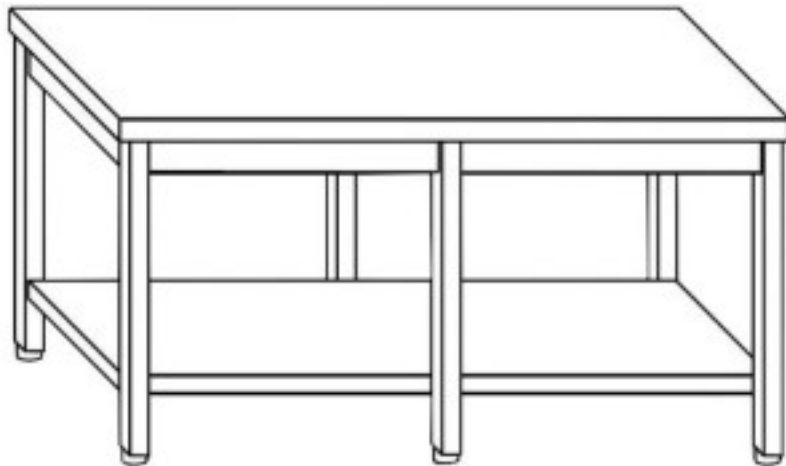

Cod: 81860021526

Stainless steel pastry table on legs with shelf 6 legs 3400x1350x870h mm

Description

Stainless steel pastry table with AISI 304 top . Table with a height of 87 cm and depth of 135 cm and length of 340

Dimensions

Dimensioni esterne	3400x1350x870 mm
--------------------	------------------