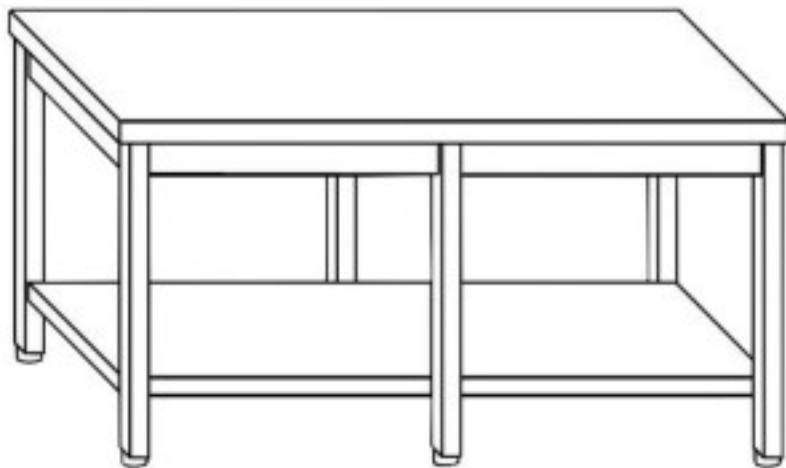

Cod: 81860021525

Stainless steel pastry table on legs with shelf 6 legs 3200x1350x870h mm

Description

Stainless steel pastry table with AISI 304 top . Table with a height of 87 cm and depth of 135 cm and a length of 320

Dimensions

Dimensioni esterne	3200x1350x870 mm
--------------------	------------------