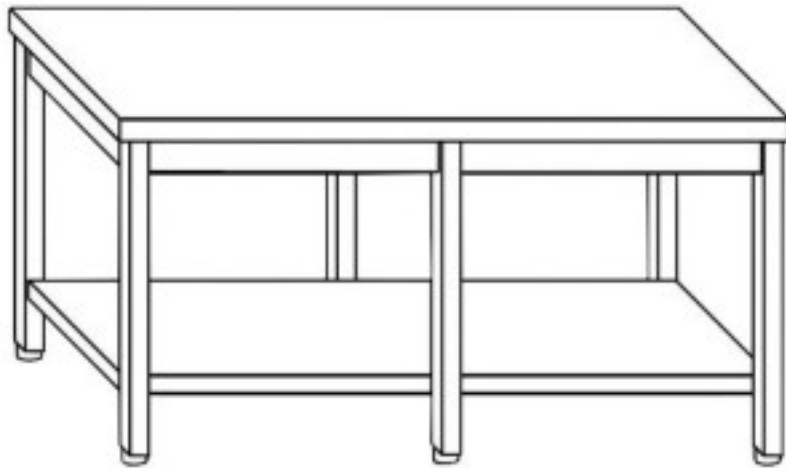

Cod: 81860021525

Stainless steel pastry table on legs with shelf 6 legs 3200x1350x870h mm

Description

Stainless steel pastry table with AISI 304 top . Table with a height of 87 cm and depth of 135 cm and a length of 320

Dimensions

Dimensioni esterne	3200x1350x870 mm
--------------------	------------------