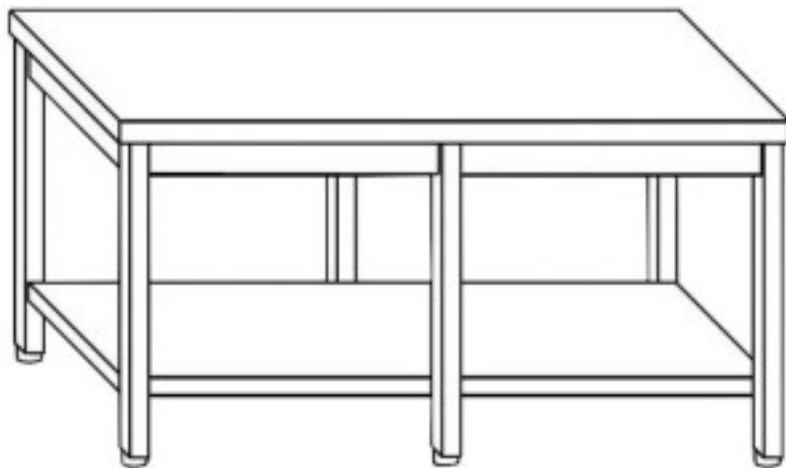

Cod: 81860021524

**Stainless steel pastry table on legs with 6-leg shelf 3000x1350x870h mm**

## Description

Stainless steel pastry table with AISI 304 shelf . Table with a height of 87 cm and depth of 135 cm and a length of 300

## Dimensions

Dimensioni esterne	3000x1350x870 mm
--------------------	------------------