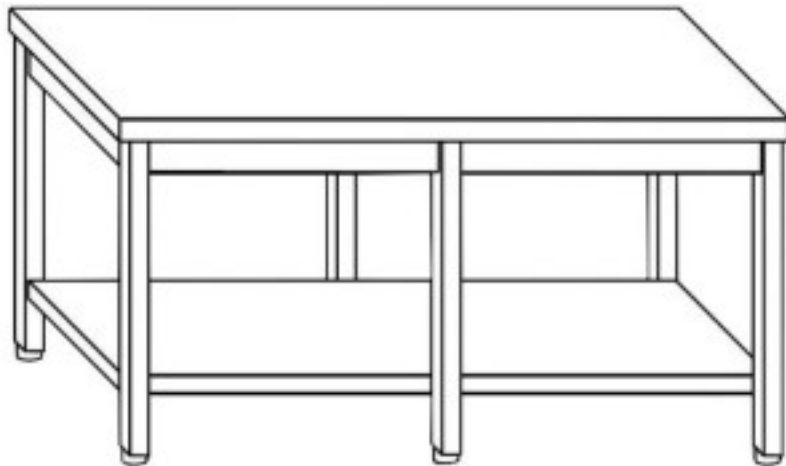

Cod: 81860021523

**Stainless steel pastry table on legs with shelf 6 legs 2800x1350x870h mm**

## Description

**Stainless steel pastry table with shelf AISI304 . Table with a height of 87 cm and depth of 135 cm and a length of 280**

## Dimensions

Dimensioni esterne	2800x1350x870 mm
--------------------	------------------