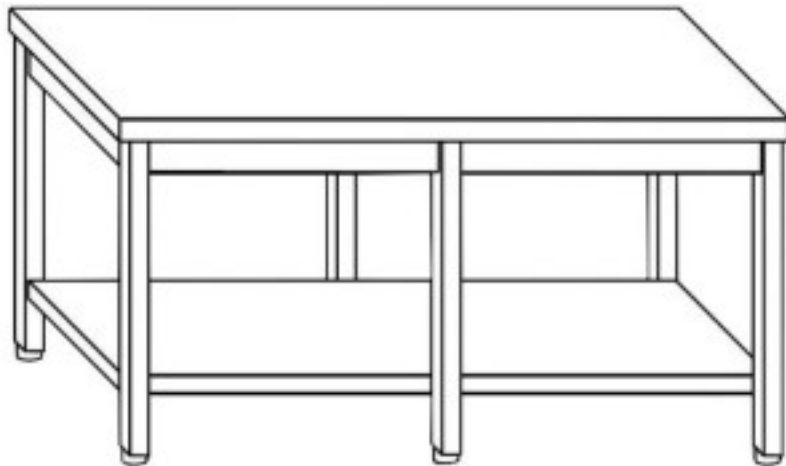

Cod: 81860021523

Stainless steel pastry table on legs with shelf 6 legs 2800x1350x870h mm

Description

Stainless steel pastry table with shelf AISI304 . Table with a height of 87 cm and depth of 135 cm and a length of 280

Dimensions

Dimensioni esterne	2800x1350x870 mm
--------------------	------------------