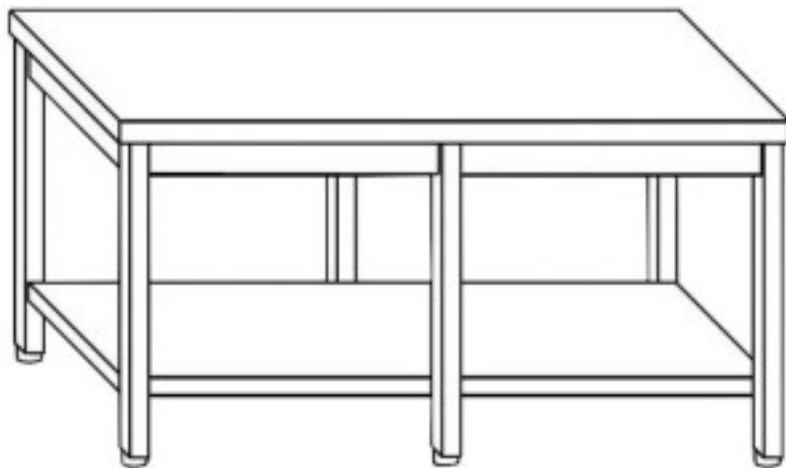

Cod: 81860021522

Stainless steel pastry table on legs with shelf 6 legs 2600x1350x870h mm

Description

Stainless steel pastry table with AISI 304 top . Table with a height of 87 cm and depth of 135 cm and a length of 260

Dimensions

Dimensioni esterne	2600x1350x870 mm
--------------------	------------------