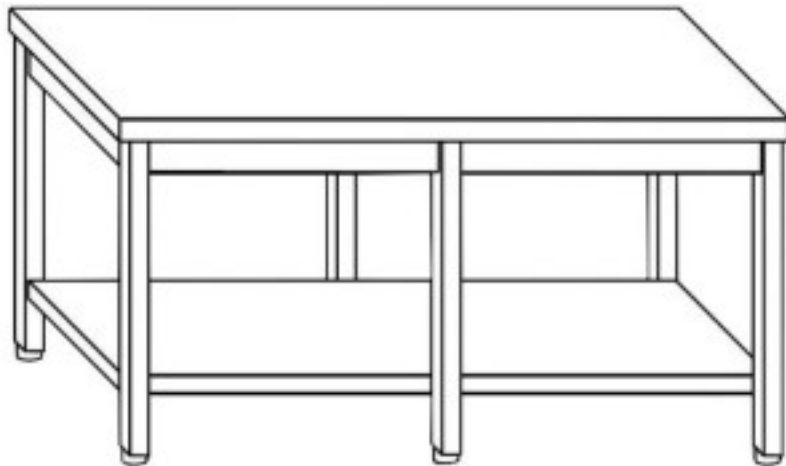

Cod: 81860021522

**Stainless steel pastry table on legs with shelf 6 legs 2600x1350x870h mm**

## Description

**Stainless steel pastry table with AISI 304 top . Table with a height of 87 cm and depth of 135 cm and a length of 260**

## Dimensions

Dimensioni esterne	2600x1350x870 mm
--------------------	------------------