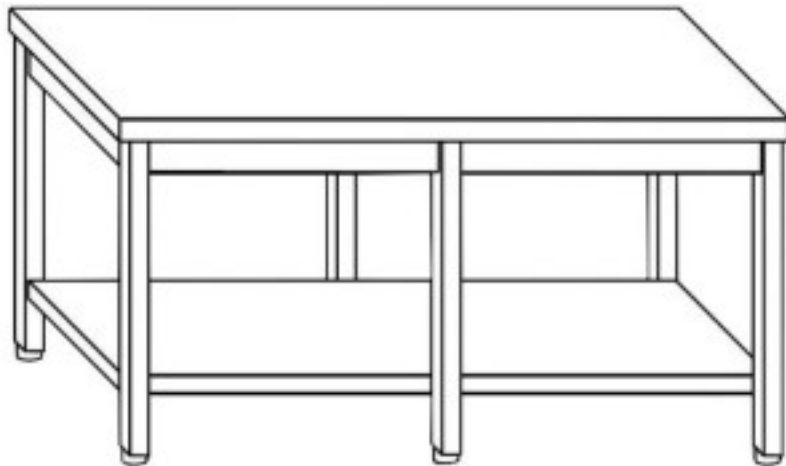

Cod: 81860021521

Stainless steel pastry table on legs with 6-legs shelf 2400x1350x870h mm

Description

Stainless steel pastry table with AISI 304 top . Table with a height of 87 cm and depth of 135 cm and a length of 240

Dimensions

Dimensioni esterne	2400x1350x870 mm
--------------------	------------------