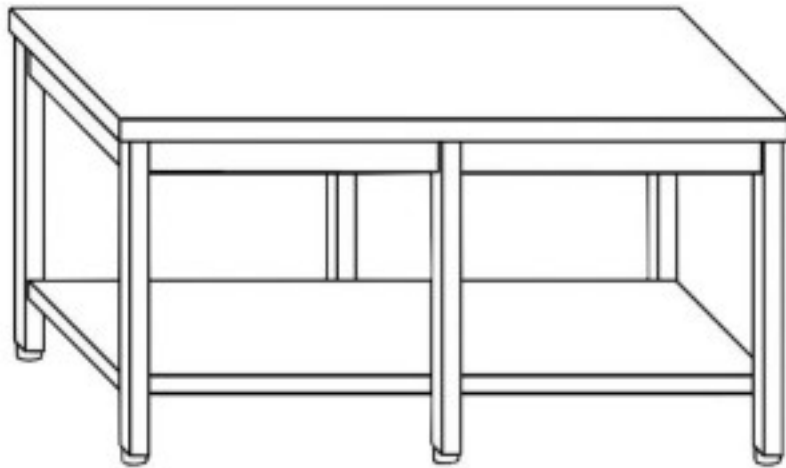

Cod: 81860021521

Stainless steel pastry table on legs with 6-legs shelf 2400x1350x870h mm

Description

Stainless steel pastry table with AISI 304 top . Table with a height of 87 cm and depth of 135 cm and a length of 240

Dimensions

Dimensioni esterne	2400x1350x870 mm
--------------------	------------------