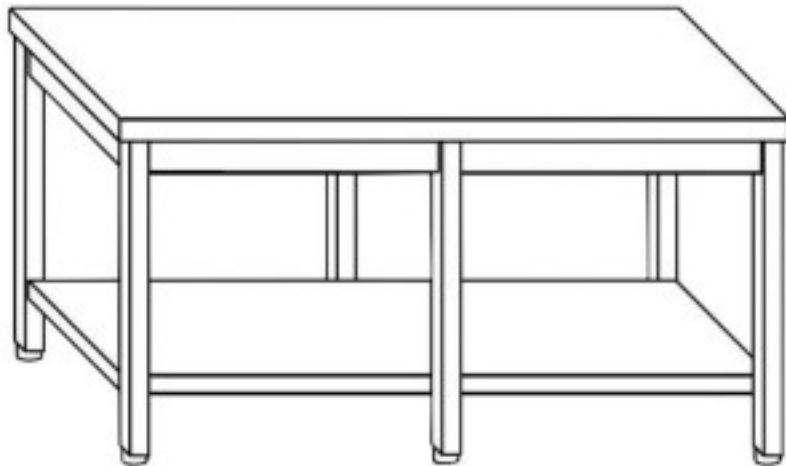

Cod: 81760021518

Stainless steel pastry table on legs with shelf 6 legs 3800x1200x870h mm

Description

Stainless steel pastry table with AISI 304 top . Table with a height of 87 cm and depth of 120 cm and length 380