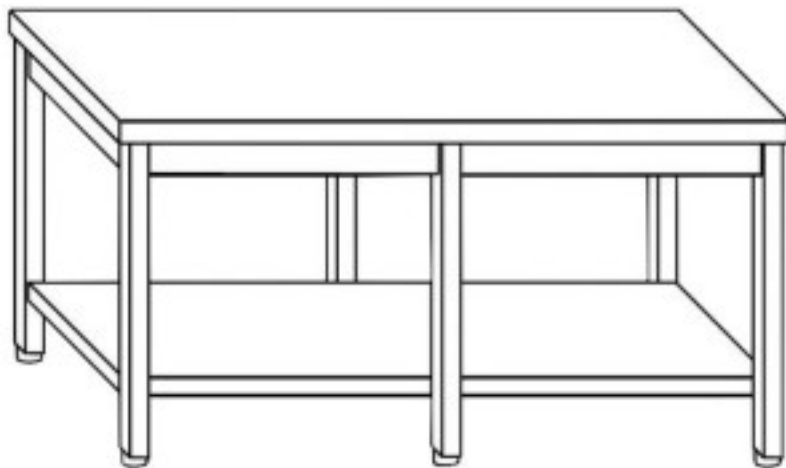

Cod: 81760021518

Stainless steel pastry table on legs with shelf 6 legs 3800x1200x870h mm

Description

Stainless steel pastry table with AISI 304 top . Table with a height of 87 cm and depth of 120 cm and length 380