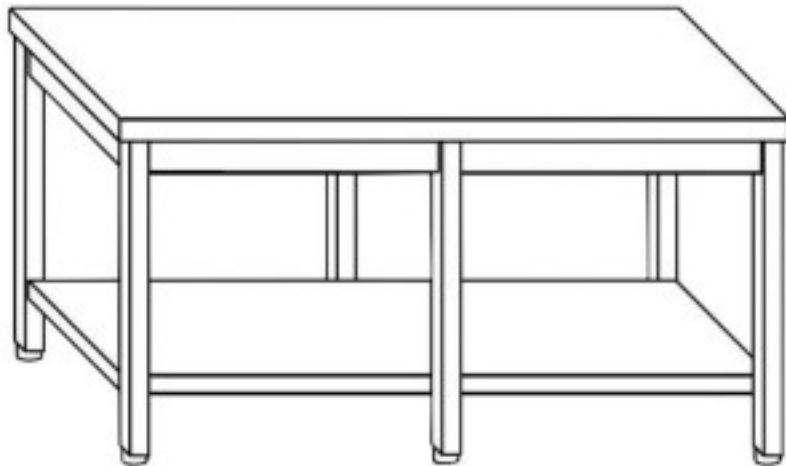

Cod: 81760021517

Stainless steel pastry table on legs with shelf 6 legs 3600x1200x870h mm

Description

Stainless steel pastry table with AISI 304 top . Table with a height of 87 cm and depth of 120 cm and a length of 360