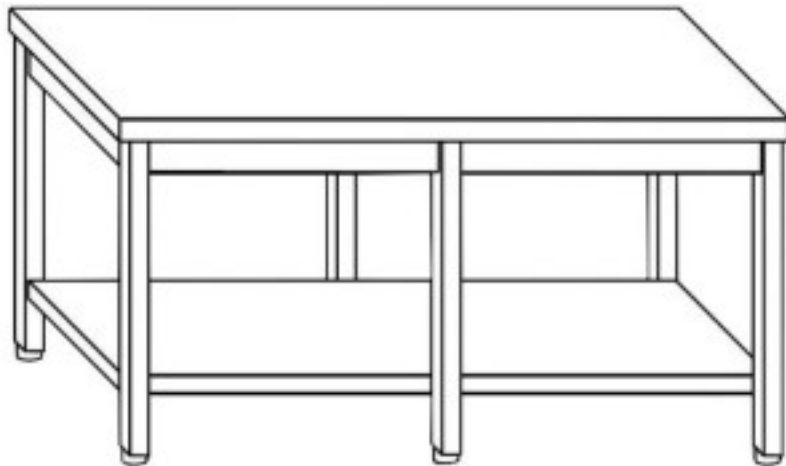

Cod: 81760021516

**Stainless steel pastry table on legs with shelf 6 legs 3400x1200x870h mm**

## **Description**

Stainless steel pastry table with AISI 304 top . Table with height of 87 cm and depth of 120 cm and length 340