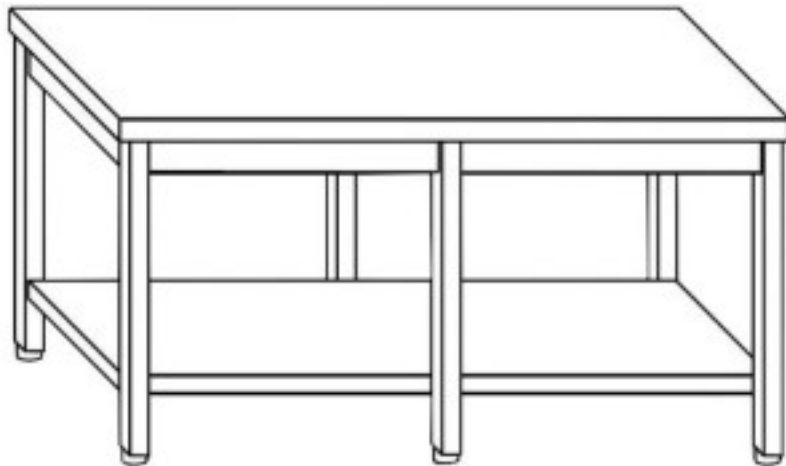

Cod: 81760021516

Stainless steel pastry table on legs with shelf 6 legs 3400x1200x870h mm

Description

Stainless steel pastry table with AISI 304 top . Table with height of 87 cm and depth of 120 cm and length 340