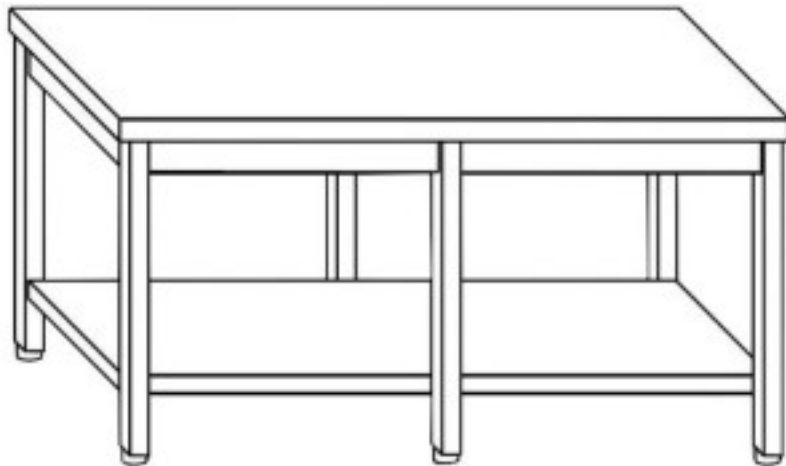

Cod: 81760021515

Stainless steel pastry table on legs with 6-legs shelf 3200x1200x870h mm

Description

Stainless steel pastry table with AISI 304 top . Table with a height of 87 cm and depth of 120 cm and a length of 320