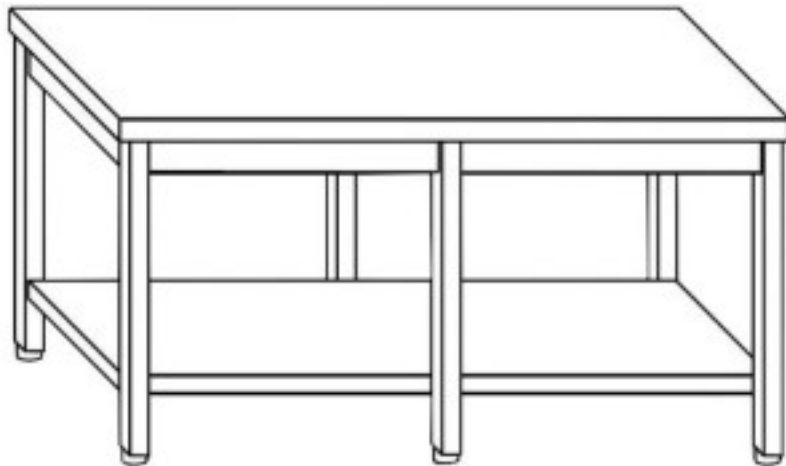

Cod: 81760021514

Stainless steel pastry table on legs with shelf 6 legs 3000x1200x870h mm

Description

Stainless steel pastry table with AISI 304 top . Table with a height of 87 cm and depth of 120 cm and length of 300