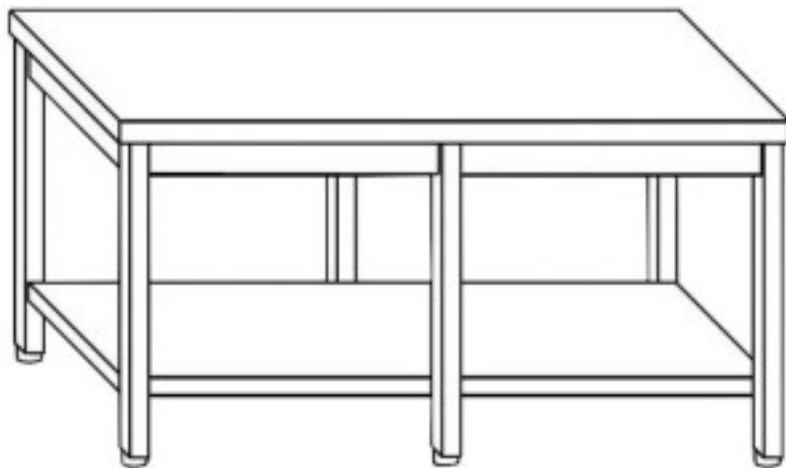

Cod: 81760021514

Stainless steel pastry table on legs with shelf 6 legs 3000x1200x870h mm

Description

Stainless steel pastry table with AISI 304 top . Table with a height of 87 cm and depth of 120 cm and length of 300