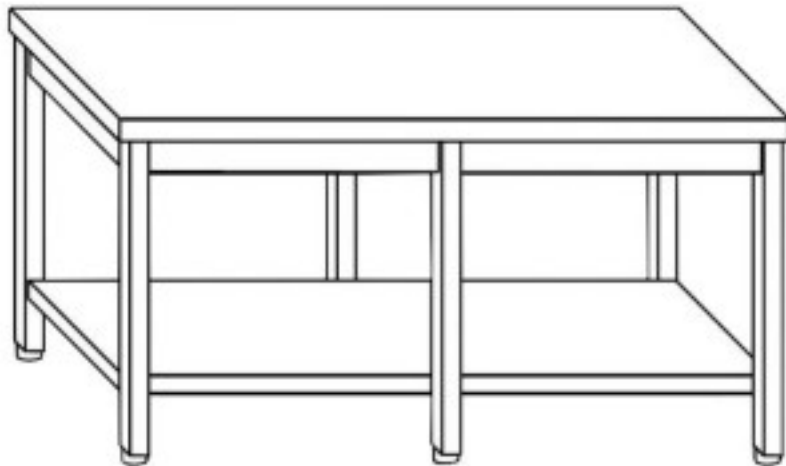

Cod: 81760021513

**Stainless steel pastry table on legs with shelf 6 legs 2800x1200x870h mm**

**Description**

**Stainless steel pastry table with AISI 304 top . Table with a height of 87 cm and depth of 120 cm and a length of 280**