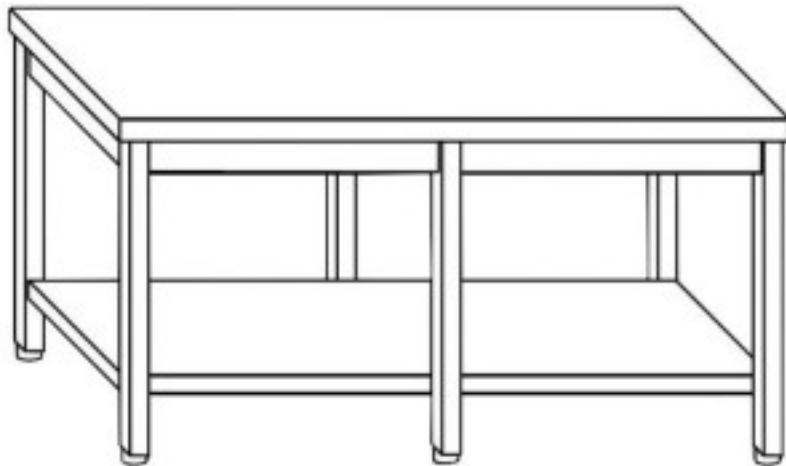

Cod: 81760021512

Stainless steel pastry table on legs with shelf 6 legs 2600x1200x870h mm

Description

Stainless steel pastry table with AISI 304 top . Table with a height of 87 cm and depth of 120 cm and a length of 260