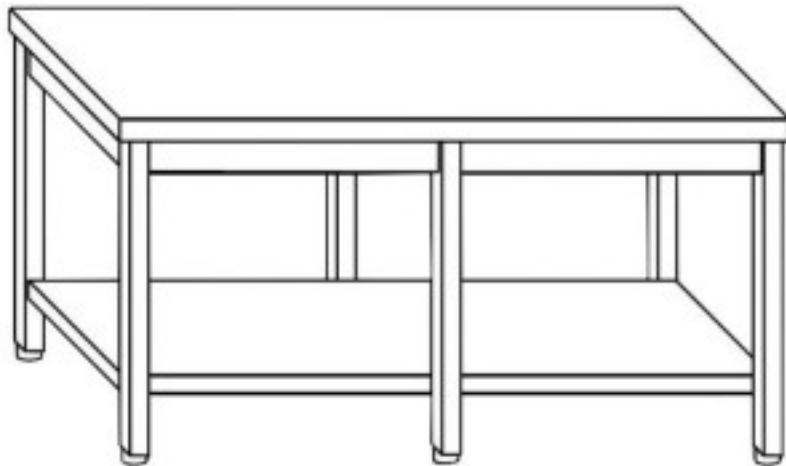

Cod: 81760021511

Stainless steel pastry table on legs with 6-legs shelf 2400x1200x870h mm

Description

Stainless steel pastry table with shelf AISI304 . Table with a height of 87 cm and depth of 120 cm and a length of 240