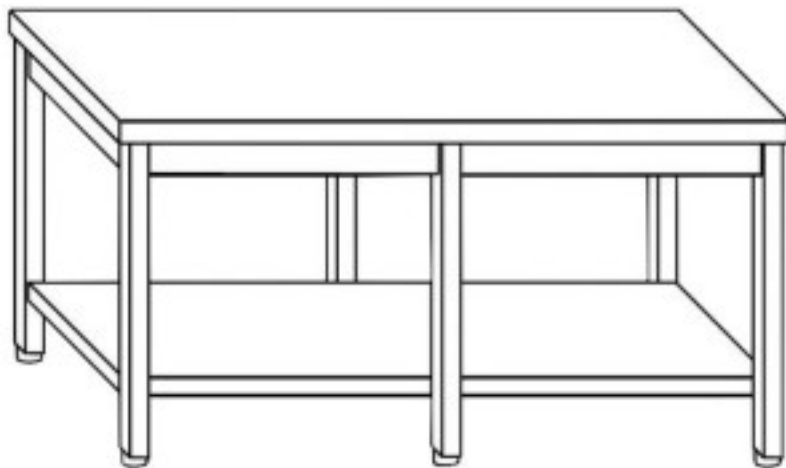

Cod: 81760021511

**Stainless steel pastry table on legs with 6-legs shelf 2400x1200x870h mm**

**Description**

**Stainless steel pastry table with shelf AISI304 . Table with a height of 87 cm and depth of 120 cm and a length of 240**