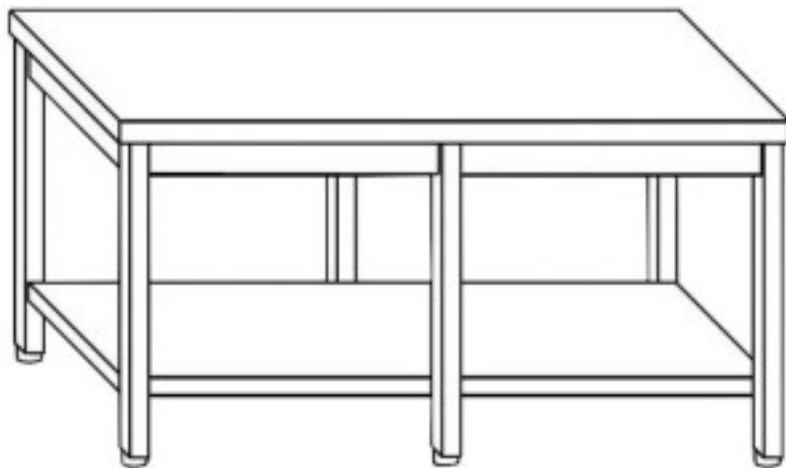

Cod: 81610021508

Stainless steel pastry table on legs with shelf 6 legs 3800x900x870h mm

Description

Stainless steel pastry table with AISI 304 top . Table with a height of 87 cm and depth of 90 cm and length 380

Dimensions

Dimensioni esterne	3800x900x870 mm
--------------------	-----------------