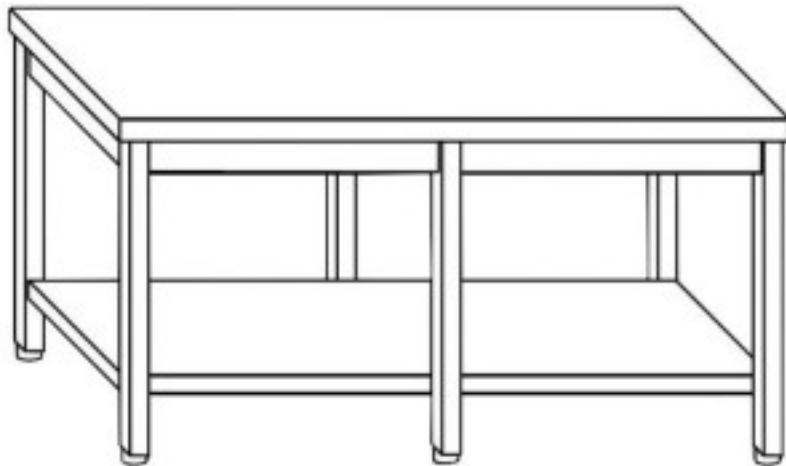

Cod: 81610021508

Stainless steel pastry table on legs with shelf 6 legs 3800x900x870h mm

Description

Stainless steel pastry table with AISI 304 top . Table with a height of 87 cm and depth of 90 cm and length 380

Dimensions

| | |
|--------------------|-----------------|
| Dimensioni esterne | 3800x900x870 mm |
|--------------------|-----------------|