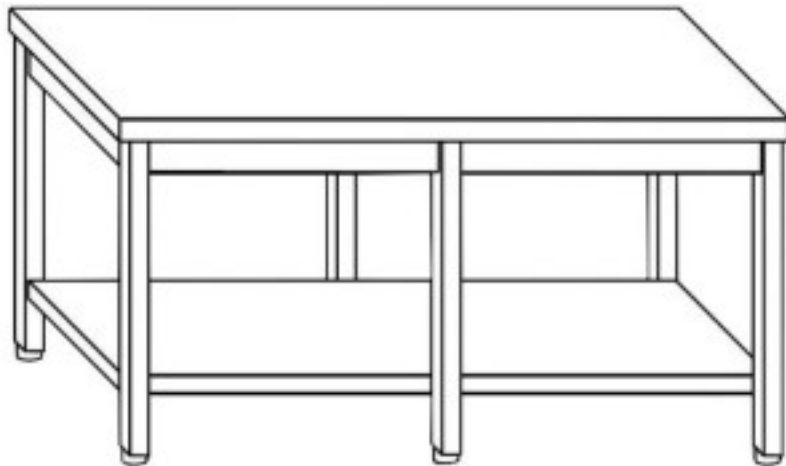

Cod: 81610021507

Stainless steel pastry table on legs with shelf 6 legs 3600x900x870h mm

Description

Stainless steel pastry table with shelf AISI304 . Table with a height of 87 cm and depth of 90 cm and a length of 360

Dimensions

Dimensioni esterne	3600x900x870 mm
--------------------	-----------------