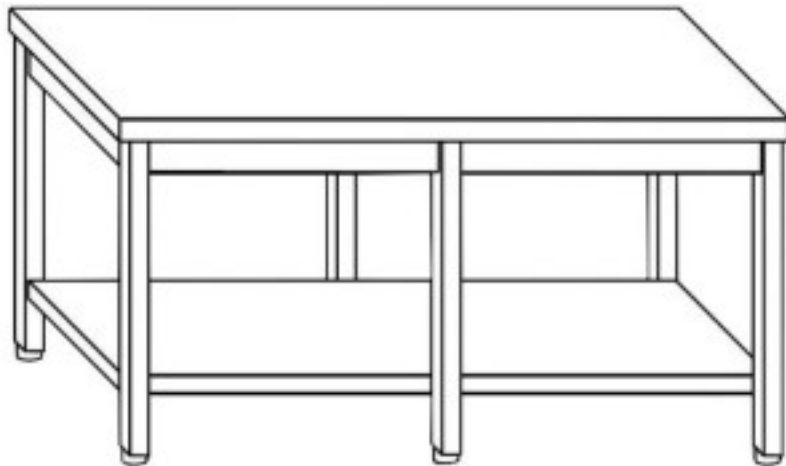

Cod: 81610021506

**Stainless steel pastry table on legs with shelf 6 legs 3400x900x870h mm**

## Description

**Stainless steel pastry table with shelf AISI304 . Table with a height of 87 cm and depth of 90 cm and a length of 340**

## Dimensions

Dimensioni esterne	3400x900x870 mm
--------------------	-----------------