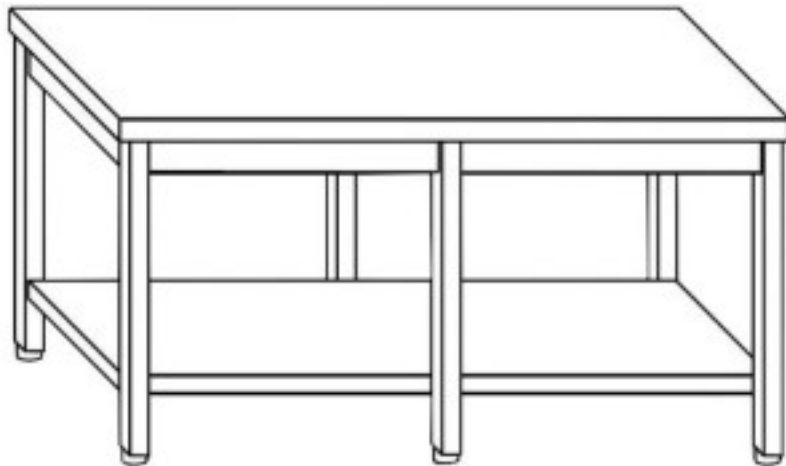

Cod: 81610021505

Stainless steel pastry table on legs with shelf 6 legs 3200x900x870h mm

Description

Stainless steel pastry table with shelf AISI304 . Table with a height of 87 cm and depth of 90 cm and a length of 320

Dimensions

Dimensioni esterne	3200x900x870 mm
--------------------	-----------------