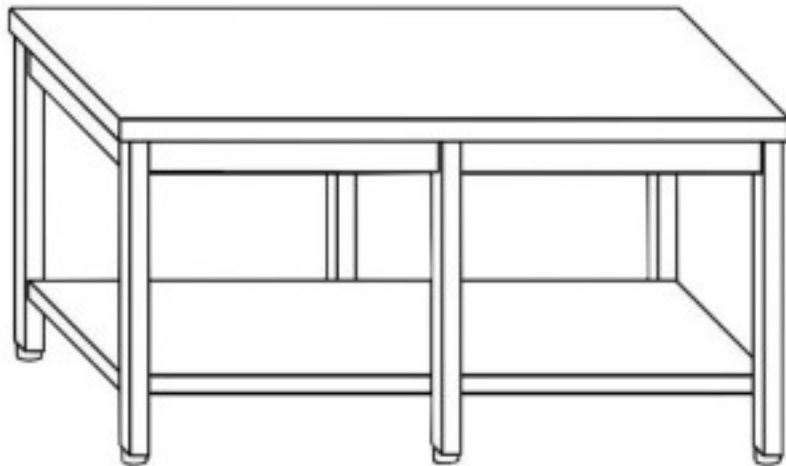

Cod: 81610021504

**Stainless steel pastry table on legs with shelf 6 legs 3000x900x870h mm**

## Description

Stainless steel pastry table with AISI 304 top . Table with a height of 87 cm and depth of 90 cm and length 300

## Dimensions

Dimensioni esterne	3000x900x870 mm
--------------------	-----------------