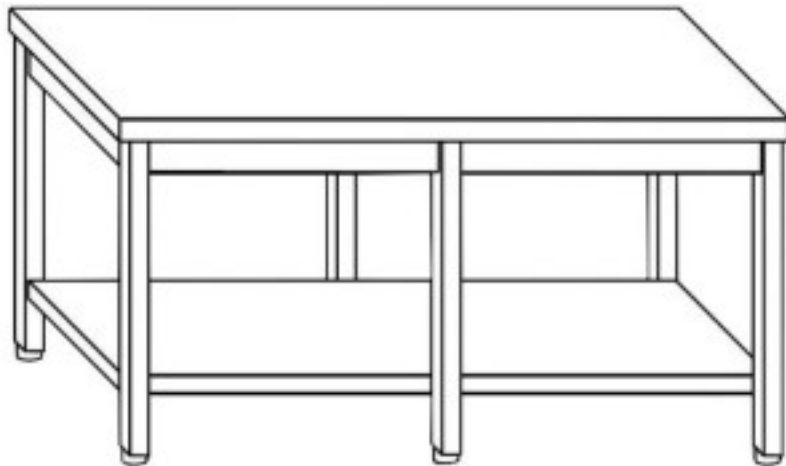

Cod: 81610021504

Stainless steel pastry table on legs with shelf 6 legs 3000x900x870h mm

Description

Stainless steel pastry table with AISI 304 top . Table with a height of 87 cm and depth of 90 cm and length 300

Dimensions

Dimensioni esterne	3000x900x870 mm
--------------------	-----------------