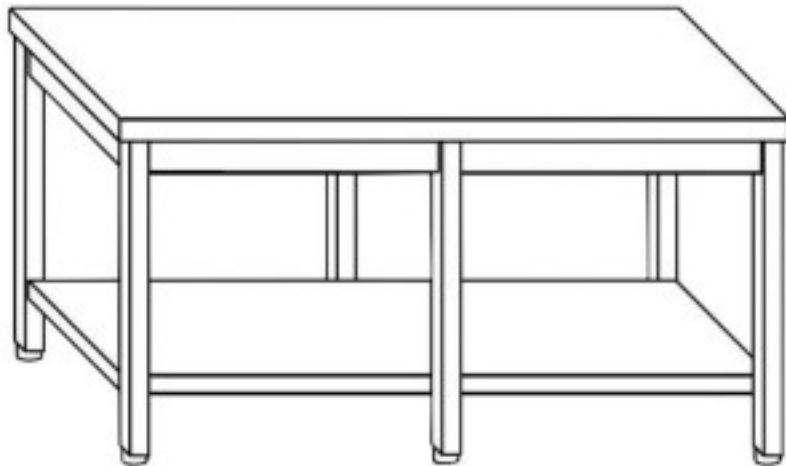

Cod: 81610021503

**Stainless steel pastry table on legs with shelf 6 legs 2800x900x870h mm**

## **Description**

Stainless steel pastry table with AISI 304 top . Table with a height of 87 cm and depth of 90 cm and a length of 280

## **Dimensions**

Dimensioni esterne	2800x900x870 mm
--------------------	-----------------