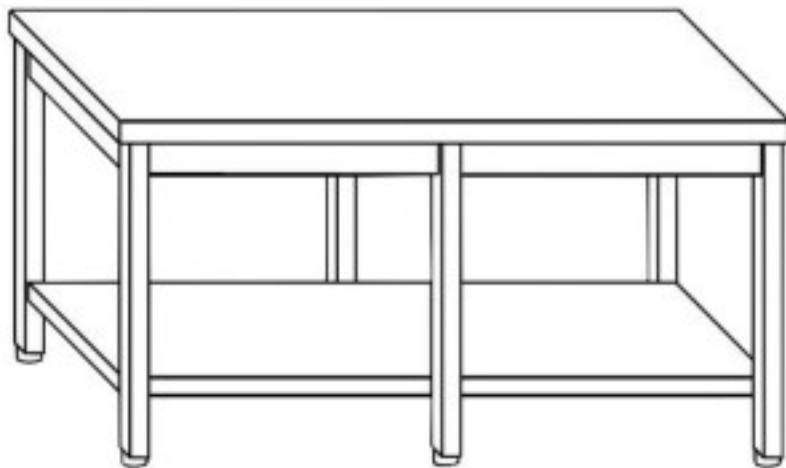

Cod: 81610021503

Stainless steel pastry table on legs with shelf 6 legs 2800x900x870h mm

Description

Stainless steel pastry table with AISI 304 top . Table with a height of 87 cm and depth of 90 cm and a length of 280

Dimensions

Dimensioni esterne	2800x900x870 mm
--------------------	-----------------