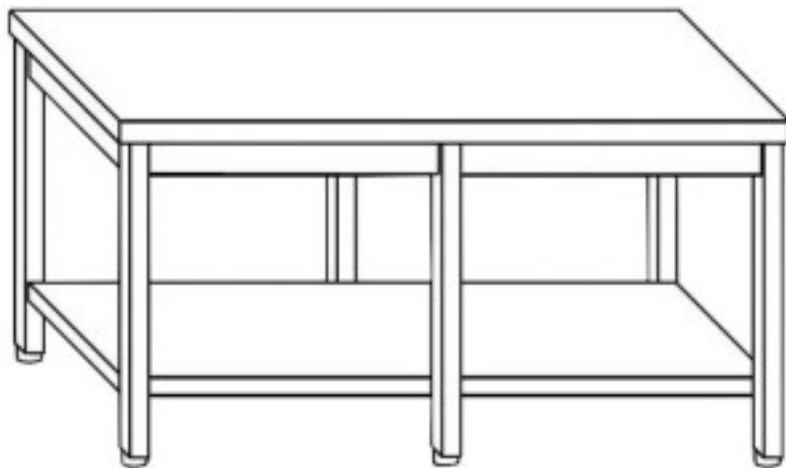

Cod: 81610021502

Stainless steel pastry table on legs with shelf 6 legs 2600x900x870h mm

Description

Stainless steel pastry table with AISI 304 top . Table with a height of 87 cm and depth of 90 cm and length of 260

Dimensions

Dimensioni esterne	2600x900x870 mm
--------------------	-----------------