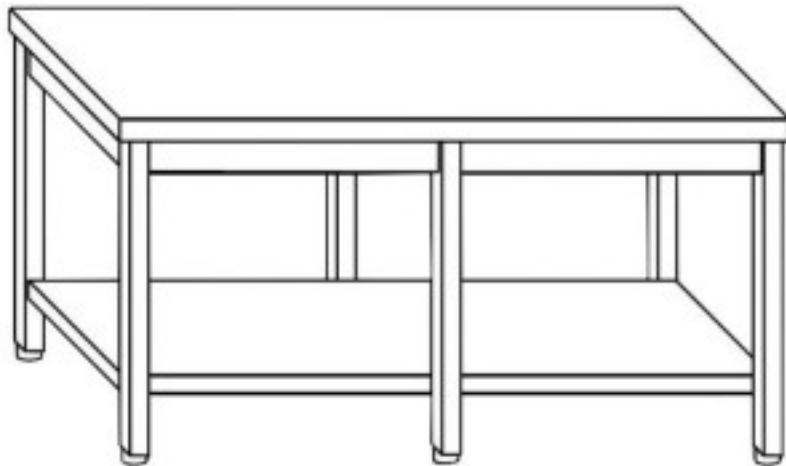

Cod: 81610021502

Stainless steel pastry table on legs with shelf 6 legs 2600x900x870h mm

Description

Stainless steel pastry table with AISI 304 top . Table with a height of 87 cm and depth of 90 cm and length of 260

Dimensions

Dimensioni esterne	2600x900x870 mm
--------------------	-----------------