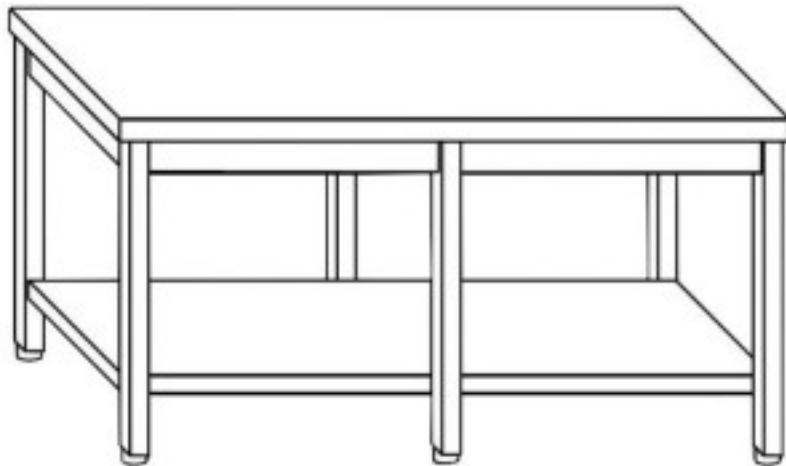

Cod: 81610021501

Stainless steel pastry table on legs with 6-legs shelf 2400x900x870h mm

Description

Stainless steel pastry table with shelf AISI304 . Table with a height of 87 cm and depth of 90 cm and a length of 240

Dimensions

Dimensioni esterne	2400x900x870 mm
--------------------	-----------------