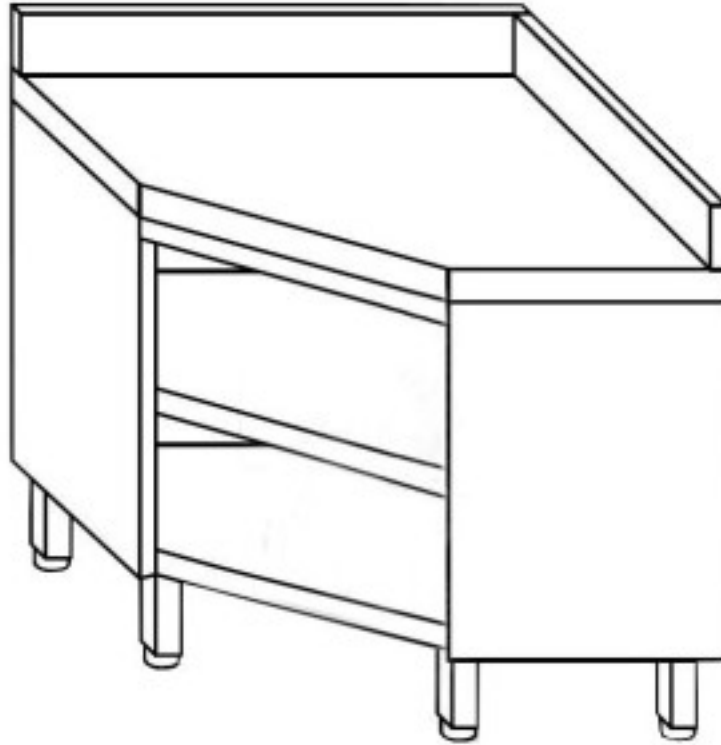

Cod: 8106

Corner cupboard table with stainless steel splashback 100x80x85 h cm

Description

AISI 304 stainless steel corner cupboard table with splashback . Table with a height of 85 cm and depth of 80 cm and a length of 100.

Dimensions

Altezza alzatina	100 mm
Dimensioni esterne	1000x800x850 mm