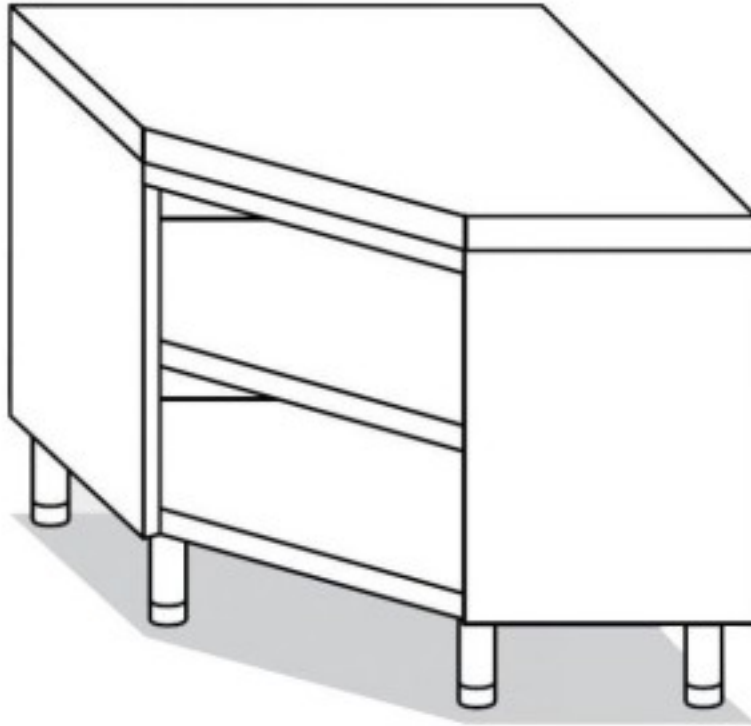

Cod: 8105

Stainless steel corner cabinet table 100x80x85 h cm

Description

AISI 304 stainless steel corner cupboard table. Table with a height of 85 cm and depth of 80 cm and a length of 100.

Dimensions

| | |
|--------------------|-----------------|
| Dimensioni esterne | 1000x800x850 mm |
|--------------------|-----------------|