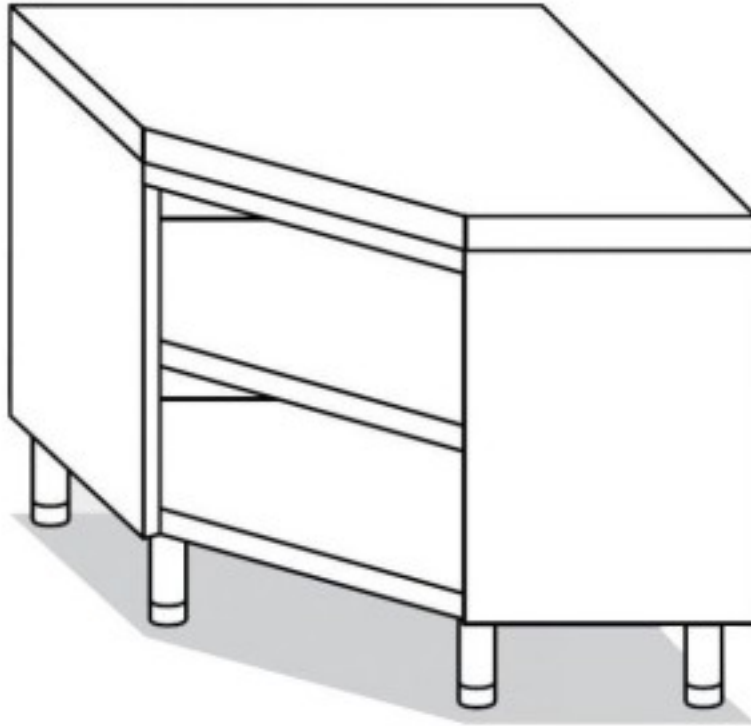

Cod: 8105

## Stainless steel corner cabinet table 100x80x85 h cm

### Description

AISI 304 stainless steel corner cupboard table. Table with a height of 85 cm and depth of 80 cm and a length of 100.

### Dimensions

Dimensioni esterne	1000x800x850 mm
--------------------	-----------------