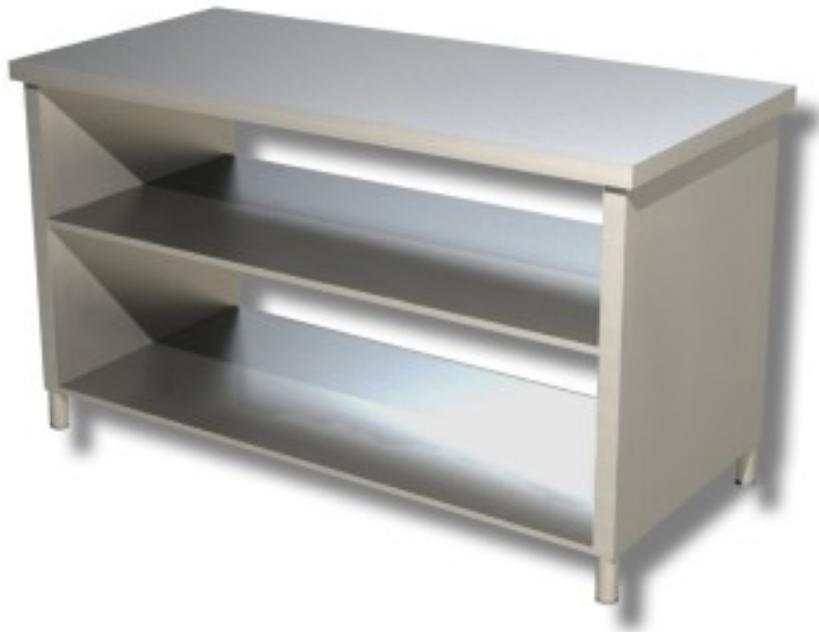

Cod: 80861492

Table on sides 2 stainless steel shelves 2800x800x850h mm

Description

Table on sides with 2 shelves in AISI 304 stainless steel . Table with a height of 85 cm and depth of 80 cm and a length of 280 .

Dimensions

Dimensioni esterne	2800x800x850 mm
--------------------	-----------------